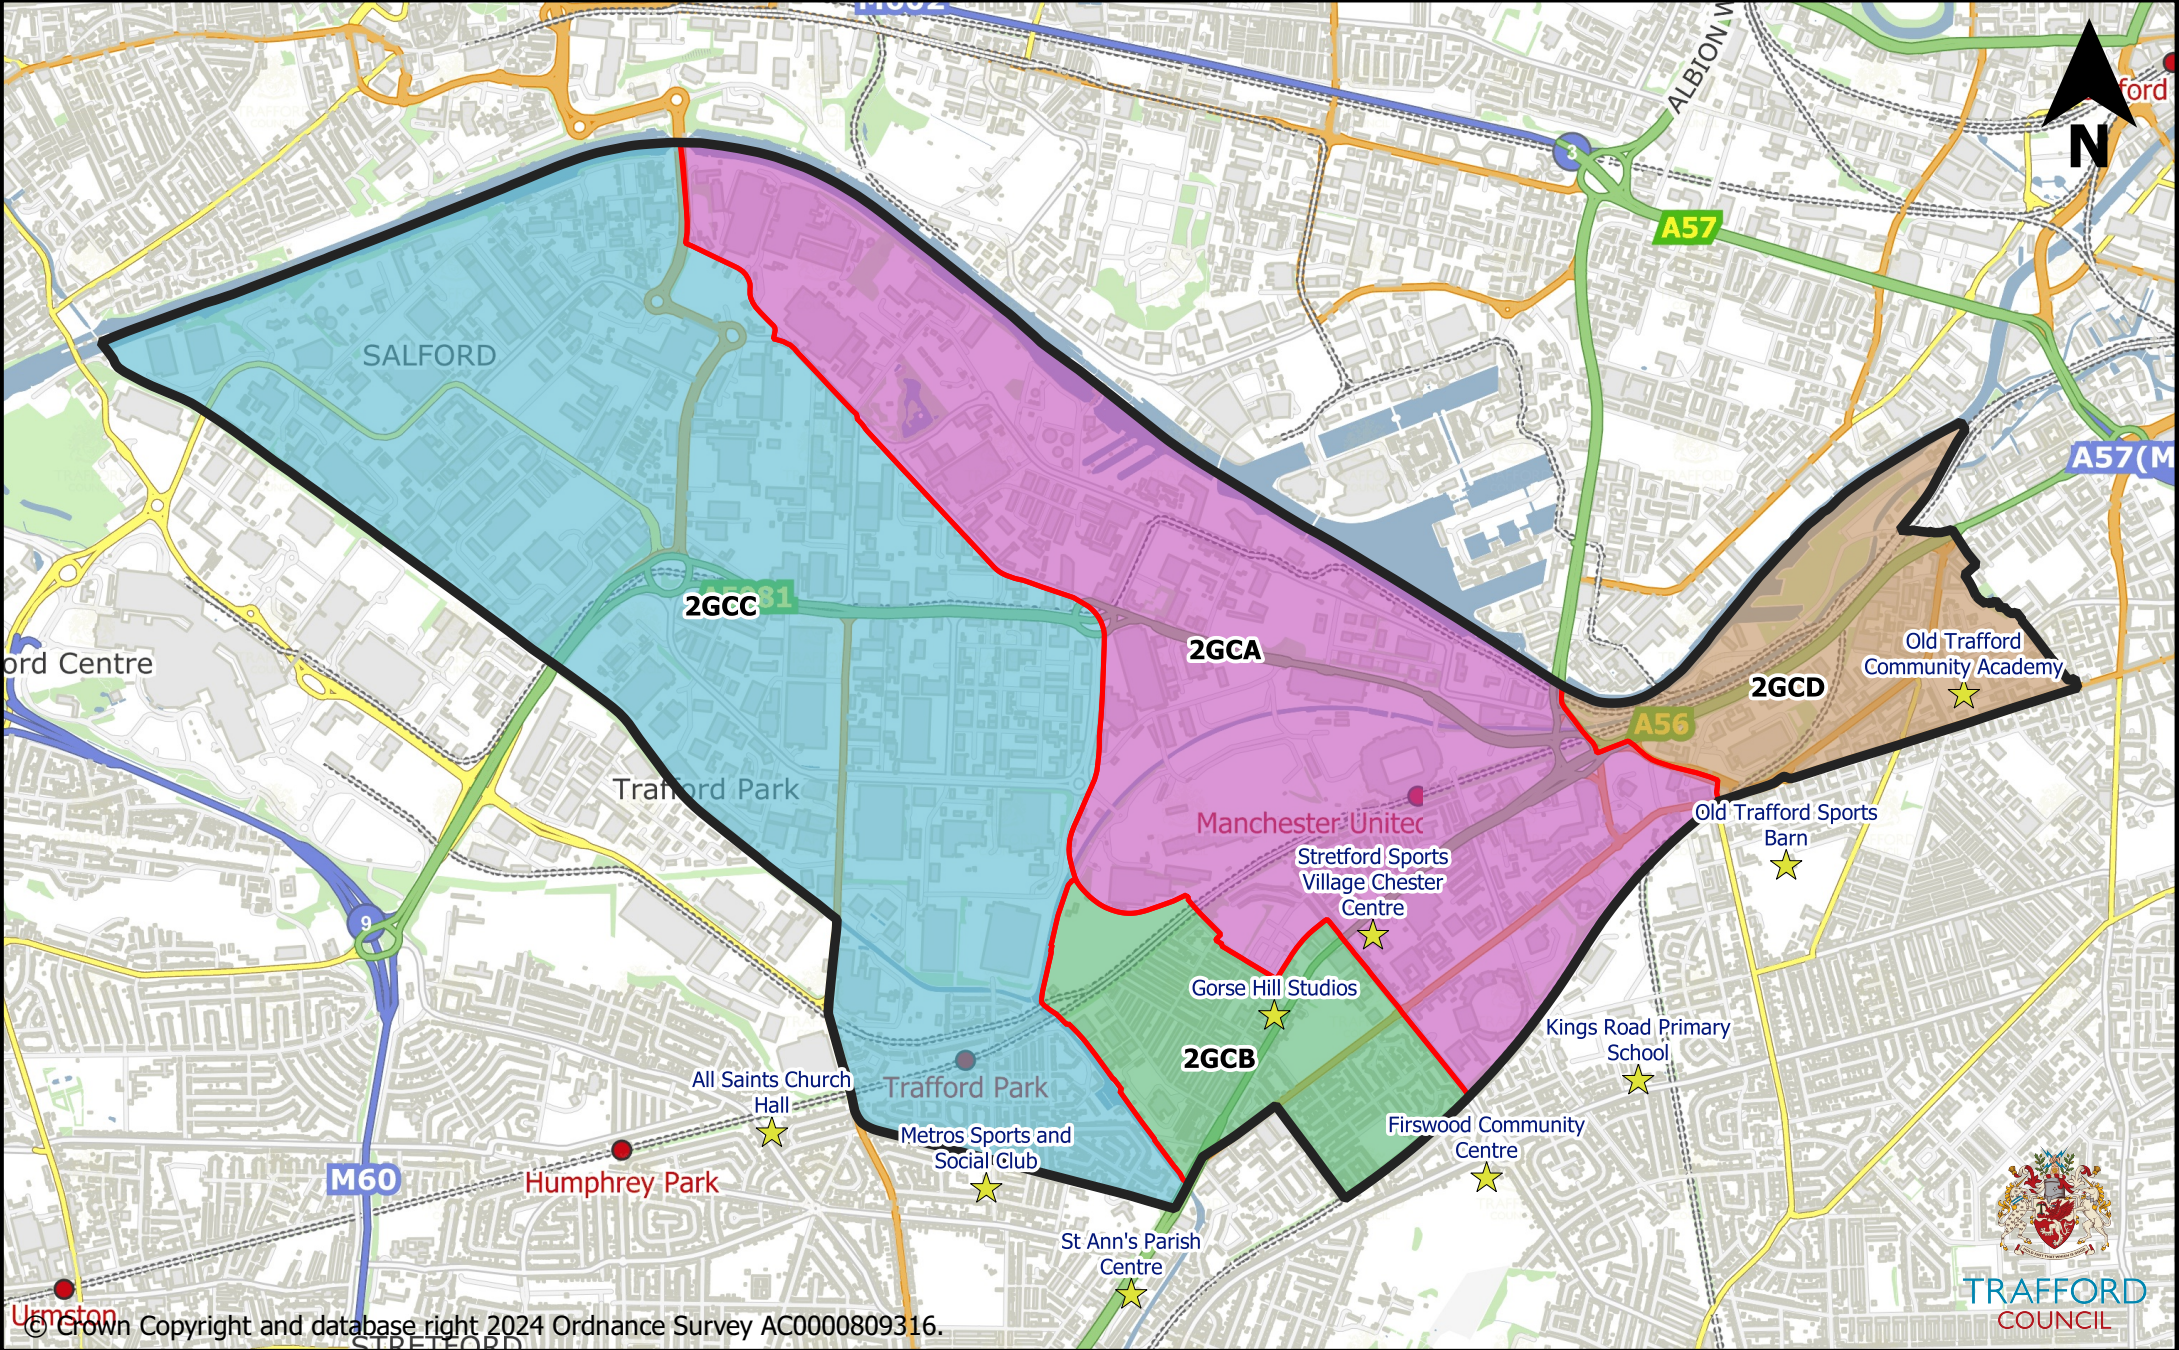

# Gorse Hill & Cornbrook

© Crown Copyright and database right 2024 Ordnance Survey AC0000809316.

0 500 1,000 1,500 m