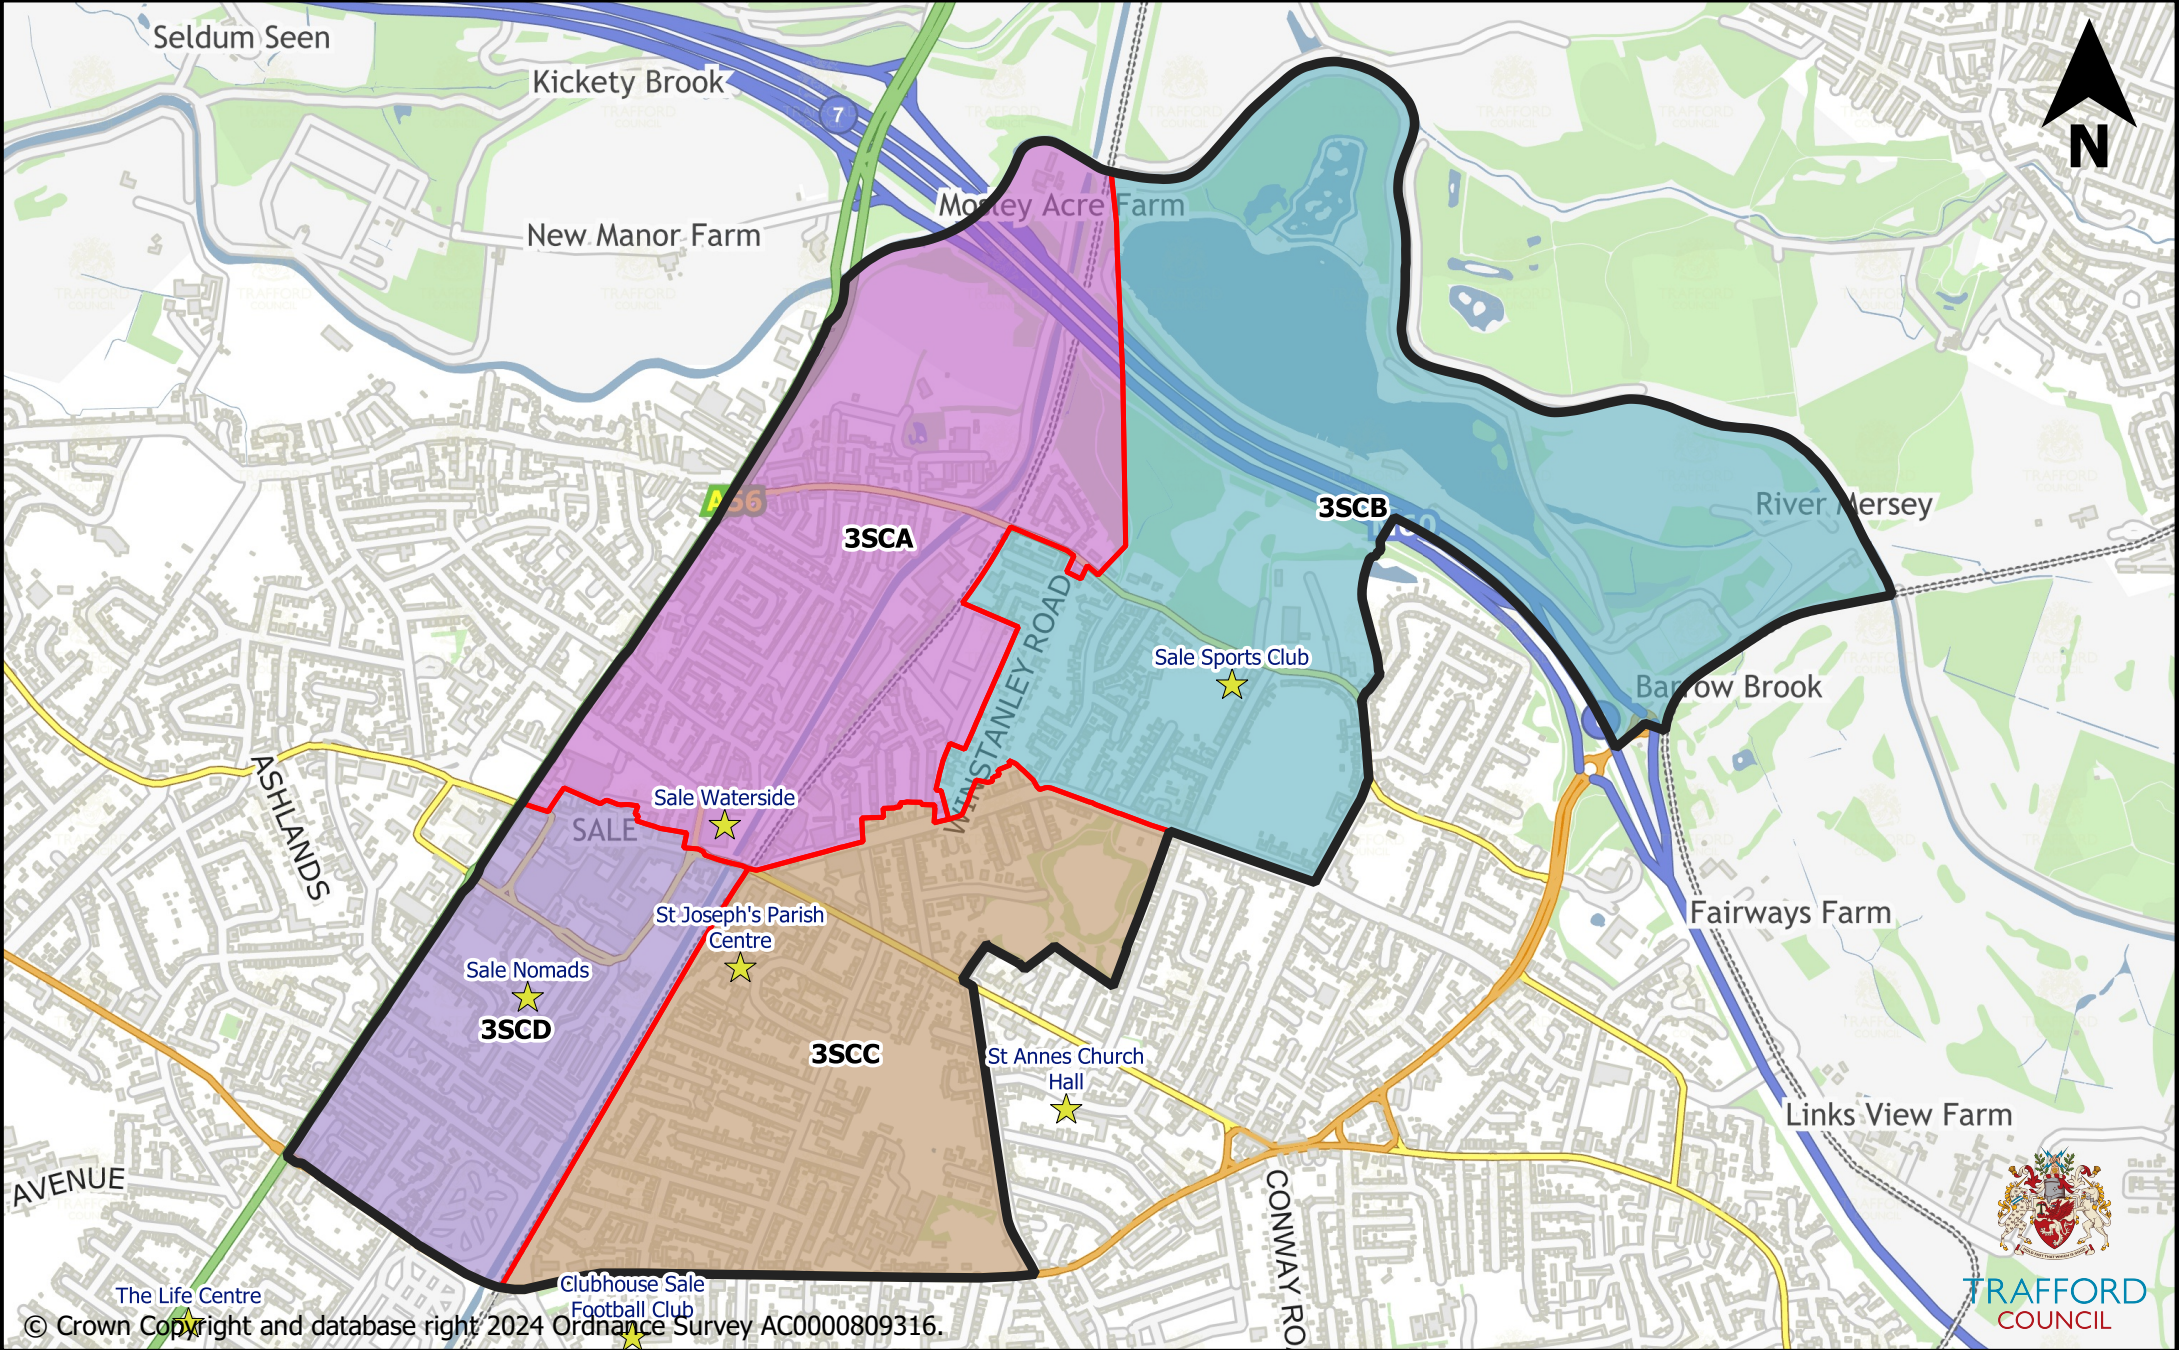

Sale Central

0 500 1,000 1,500 m

© Crown Copyright and database right 2024 Ordnance Survey AC0000809316.