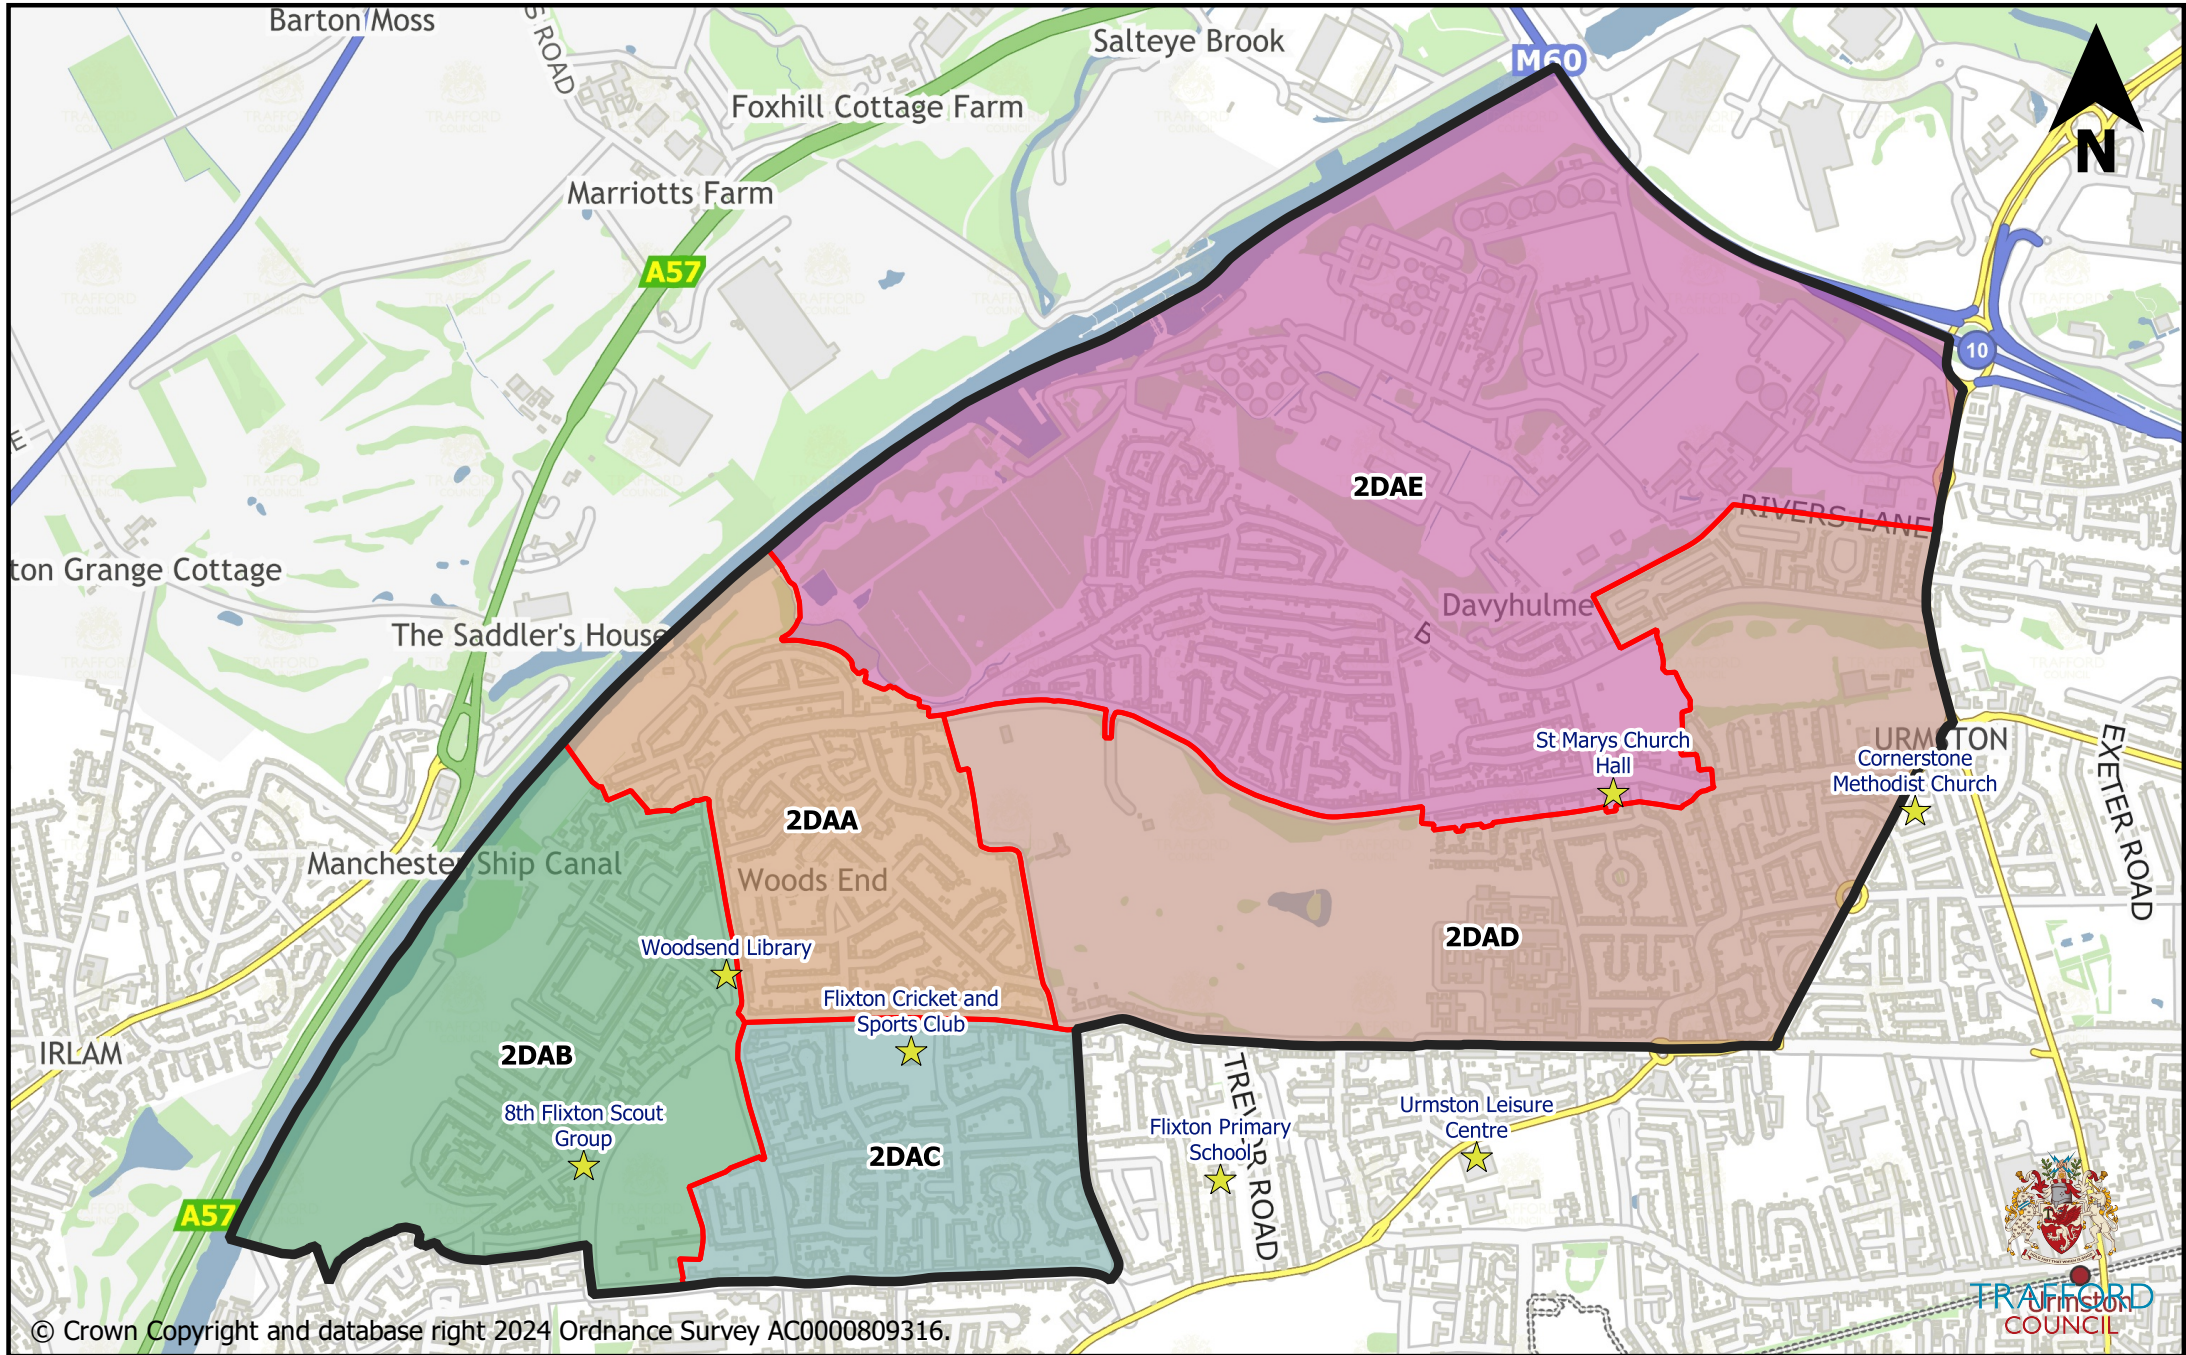

Davyhulme

0 500 1,000 1,500 m

© Crown Copyright and database right 2024 Ordnance Survey AC0000809316.