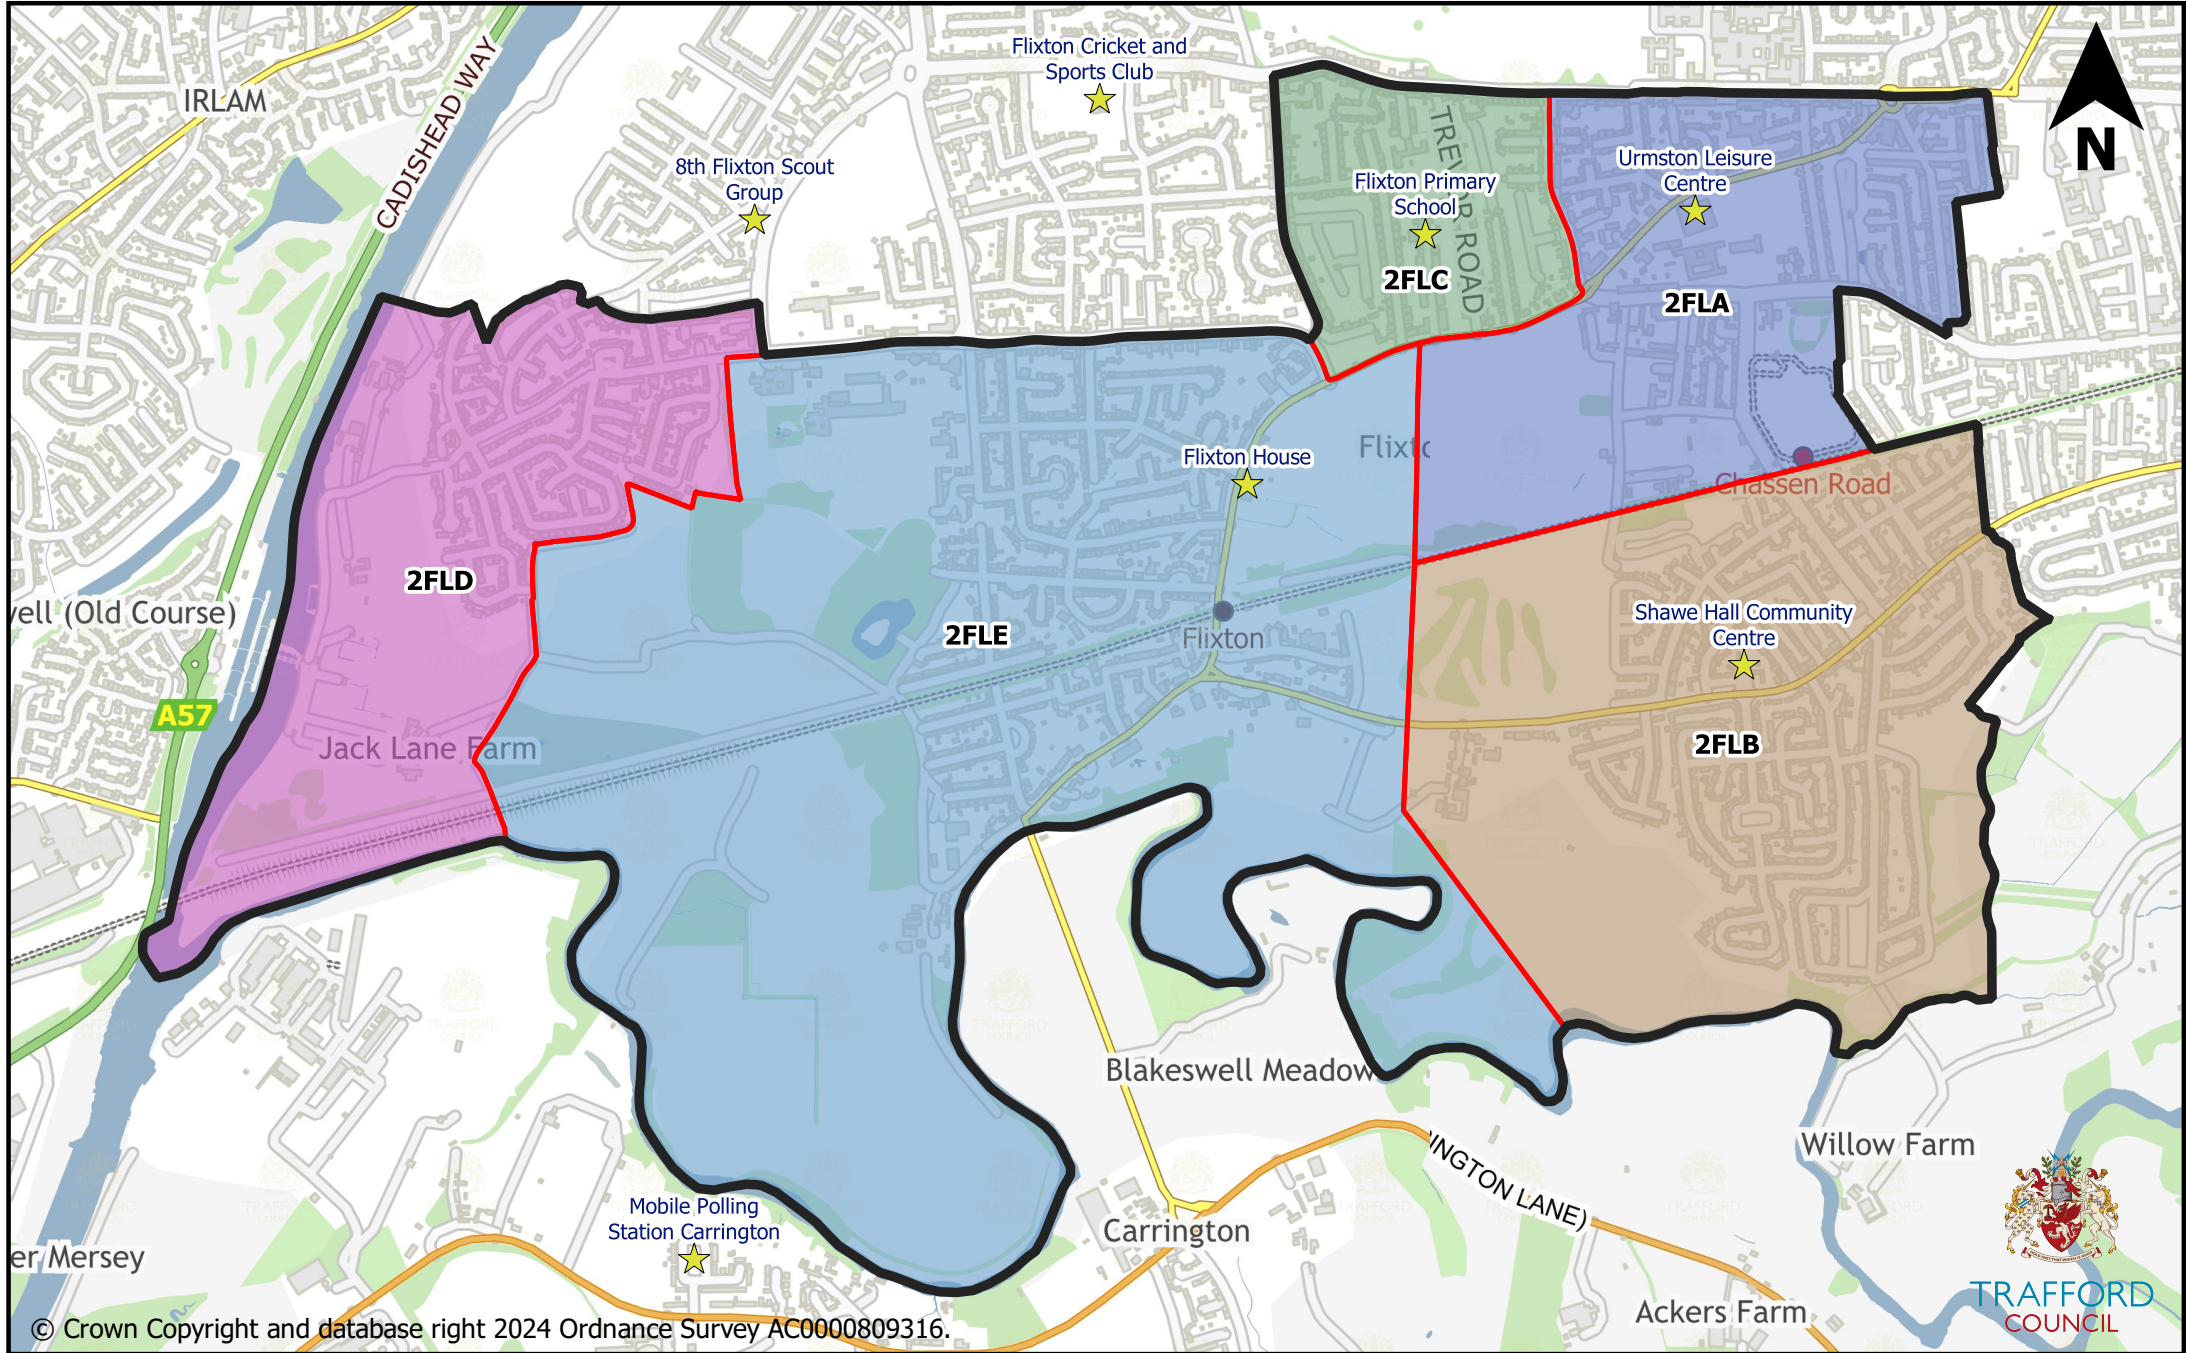

Flixton

© Crown Copyright and database right 2024 Ordnance Survey AC0000809316.

0 500 1,000 1,500 m

TRAFFORD COUNCIL