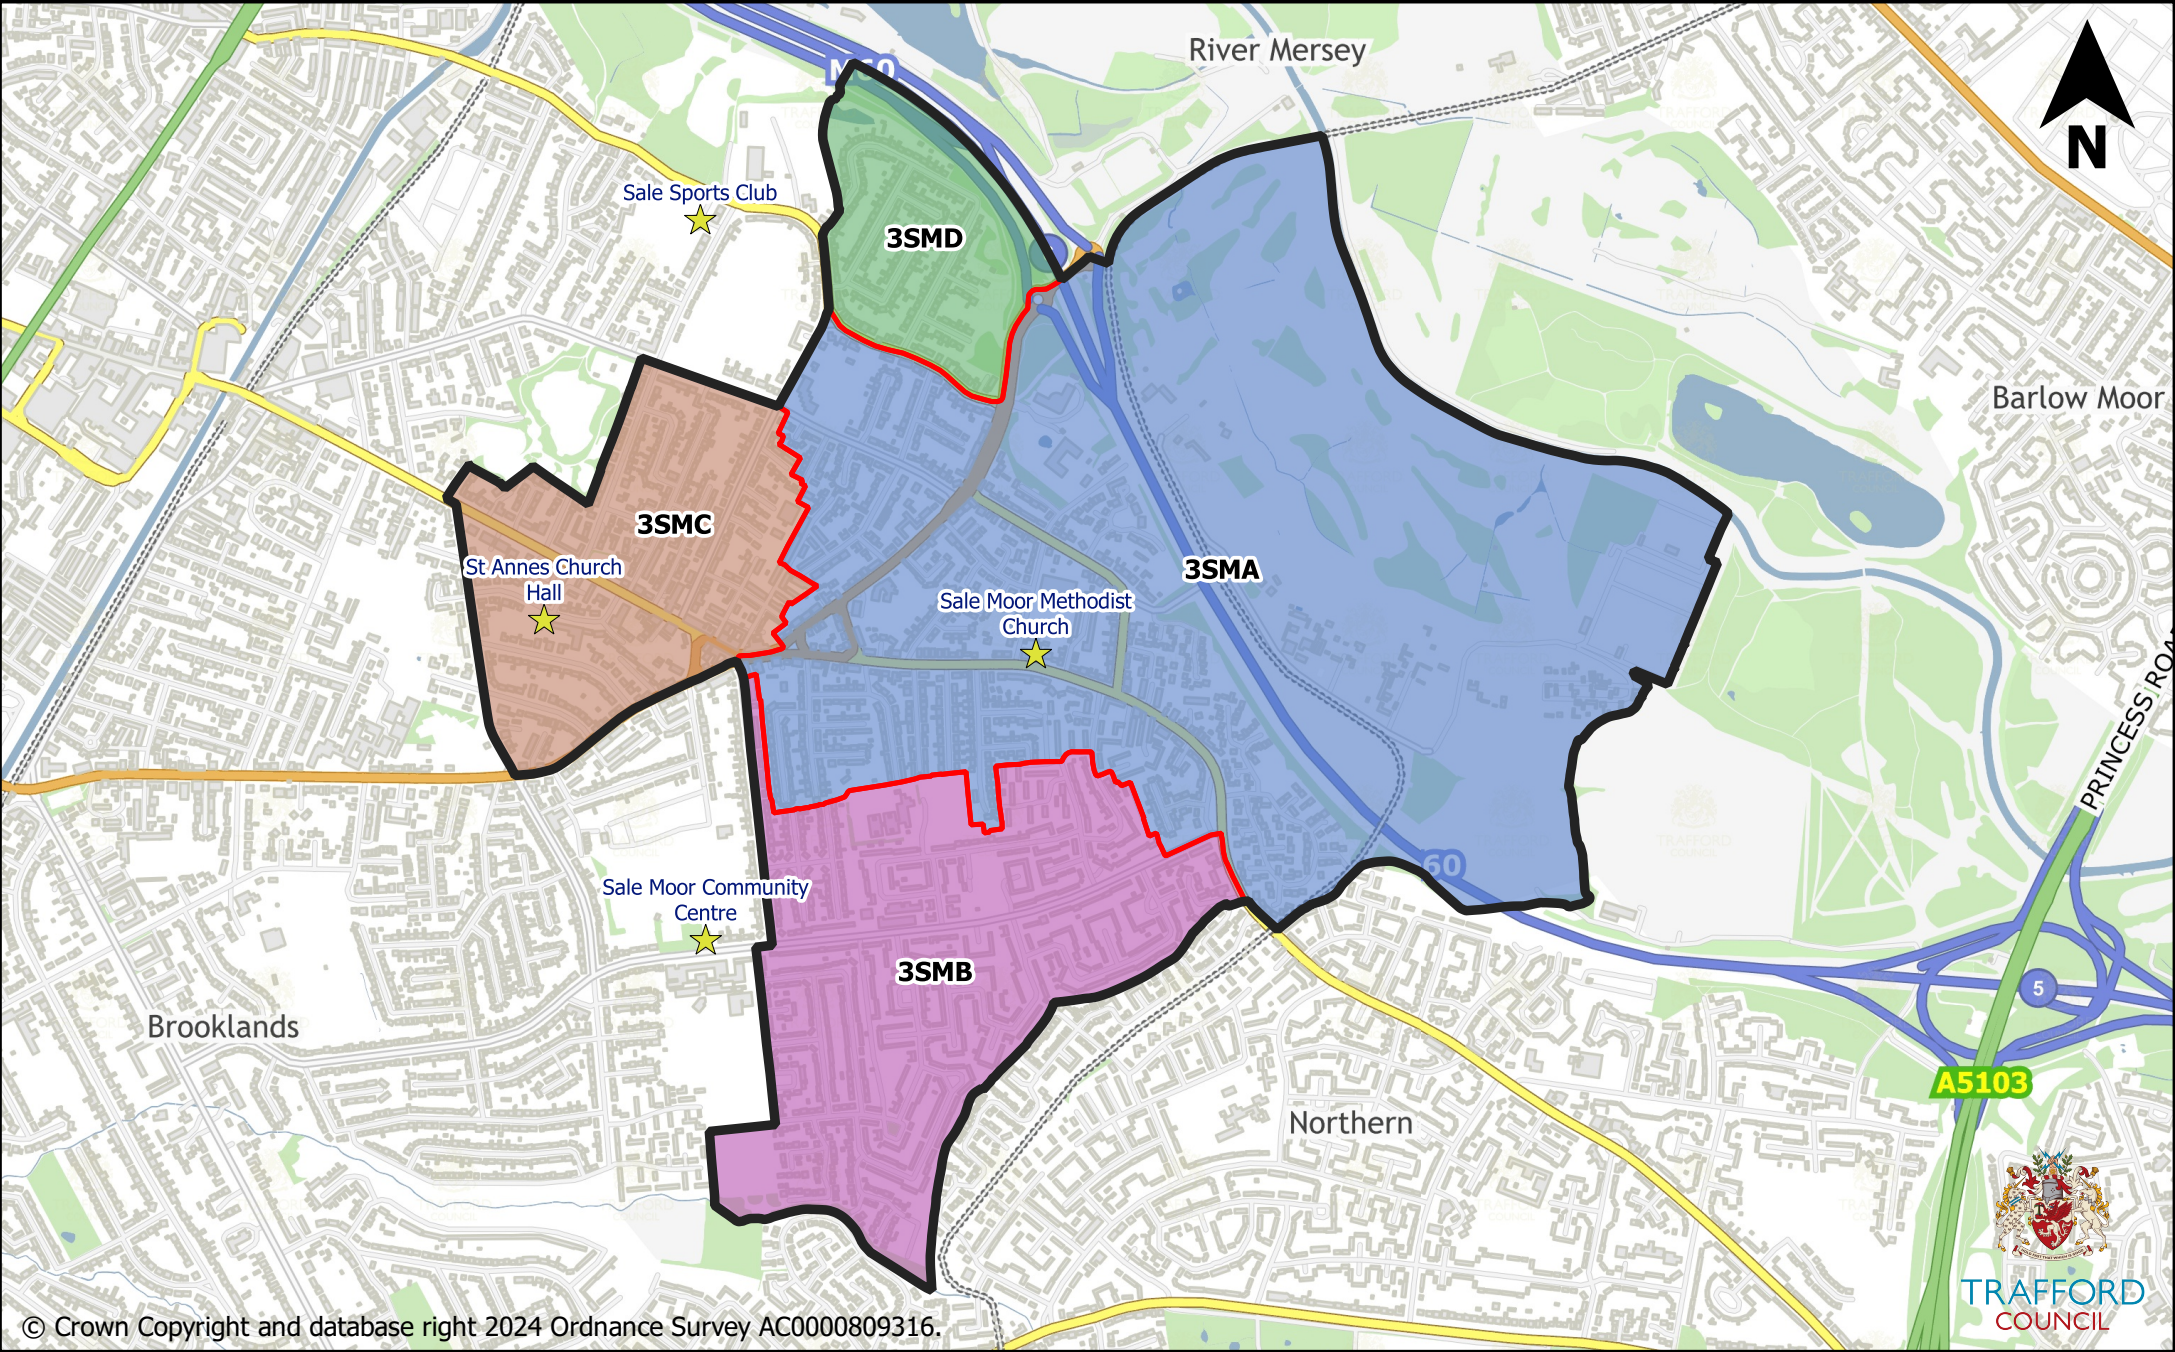

Sale Moor

© Crown Copyright and database right 2024 Ordnance Survey AC0000809316.

0 500 1,000 1,500 m