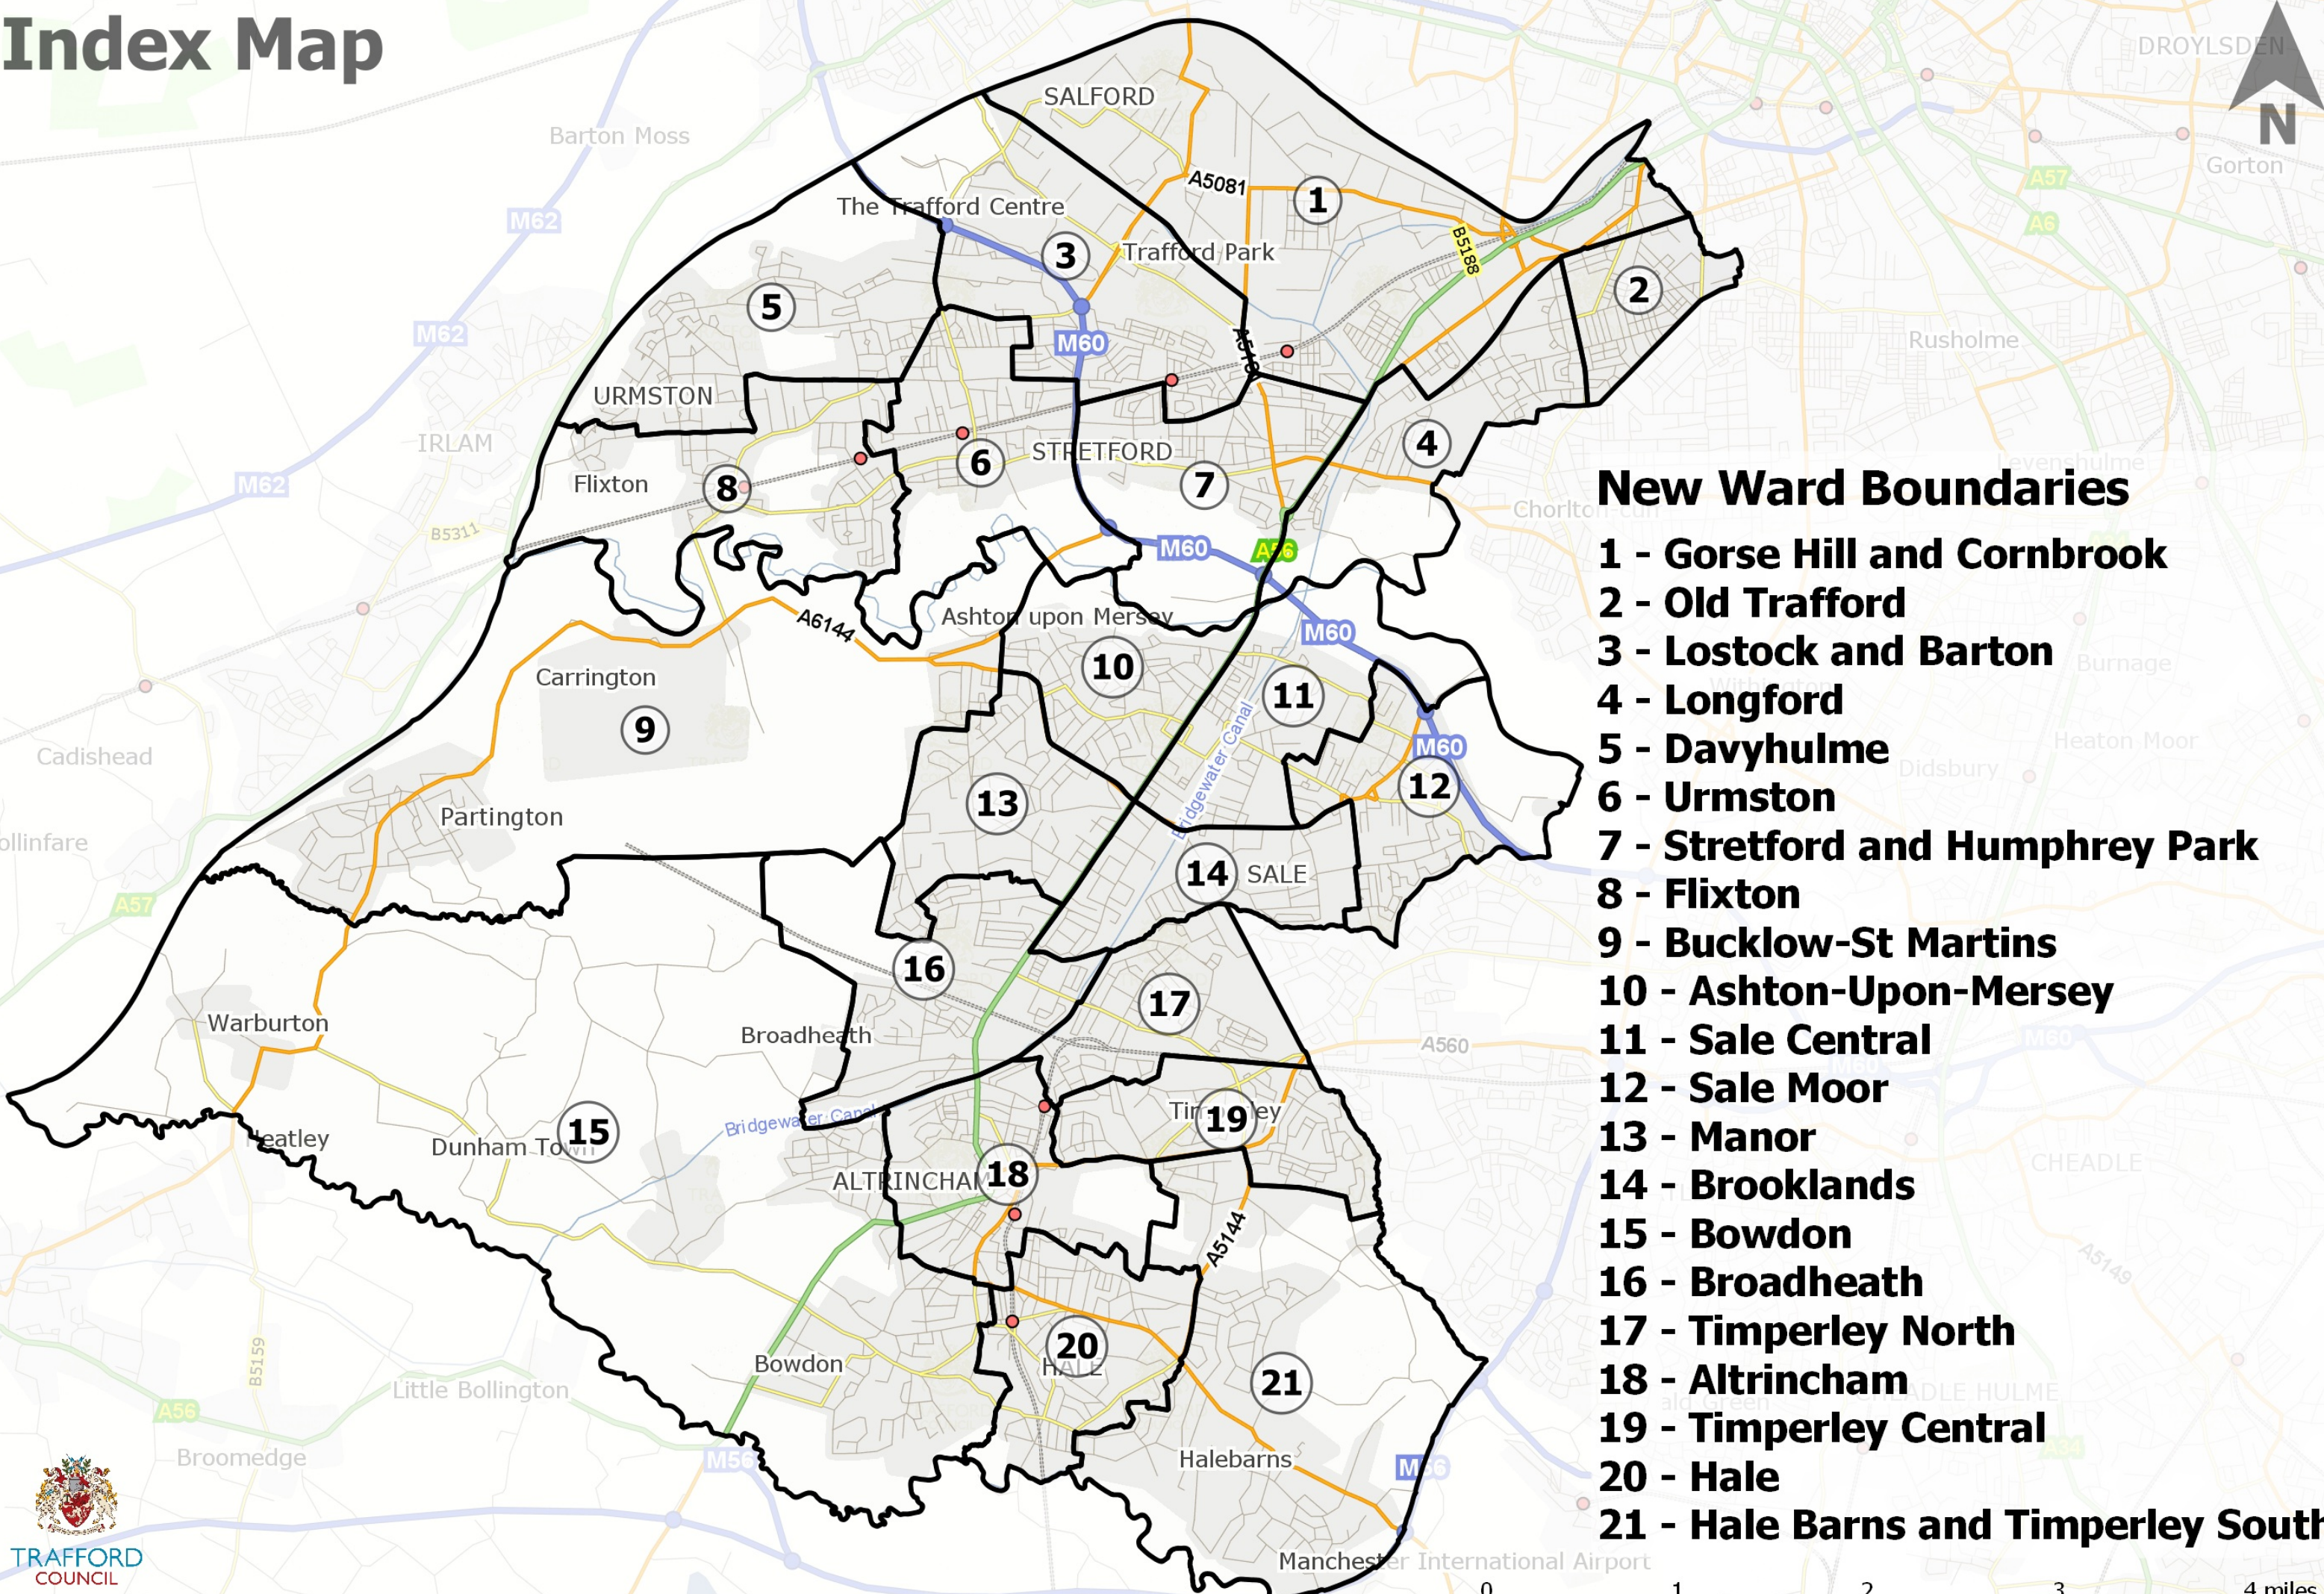

Index Map

New Ward Boundaries

- 1 - Gorse Hill and Cornbrook**
- 2 - Old Trafford**
- 3 - Lostock and Barton**
- 4 - Longford**
- 5 - Davyhulme**
- 6 - Urmston**
- 7 - Stretford and Humphrey Park**
- 8 - Flixton**
- 9 - Bucklow-St Martins**
- 10 - Ashton-Upon-Mersey**
- 11 - Sale Central**
- 12 - Sale Moor**
- 13 - Manor**
- 14 - Brooklands**
- 15 - Bowdon**
- 16 - Broadheath**
- 17 - Timperley North**
- 18 - Altrincham**
- 19 - Timperley Central**
- 20 - Hale**
- 21 - Hale Barns and Timperley South**