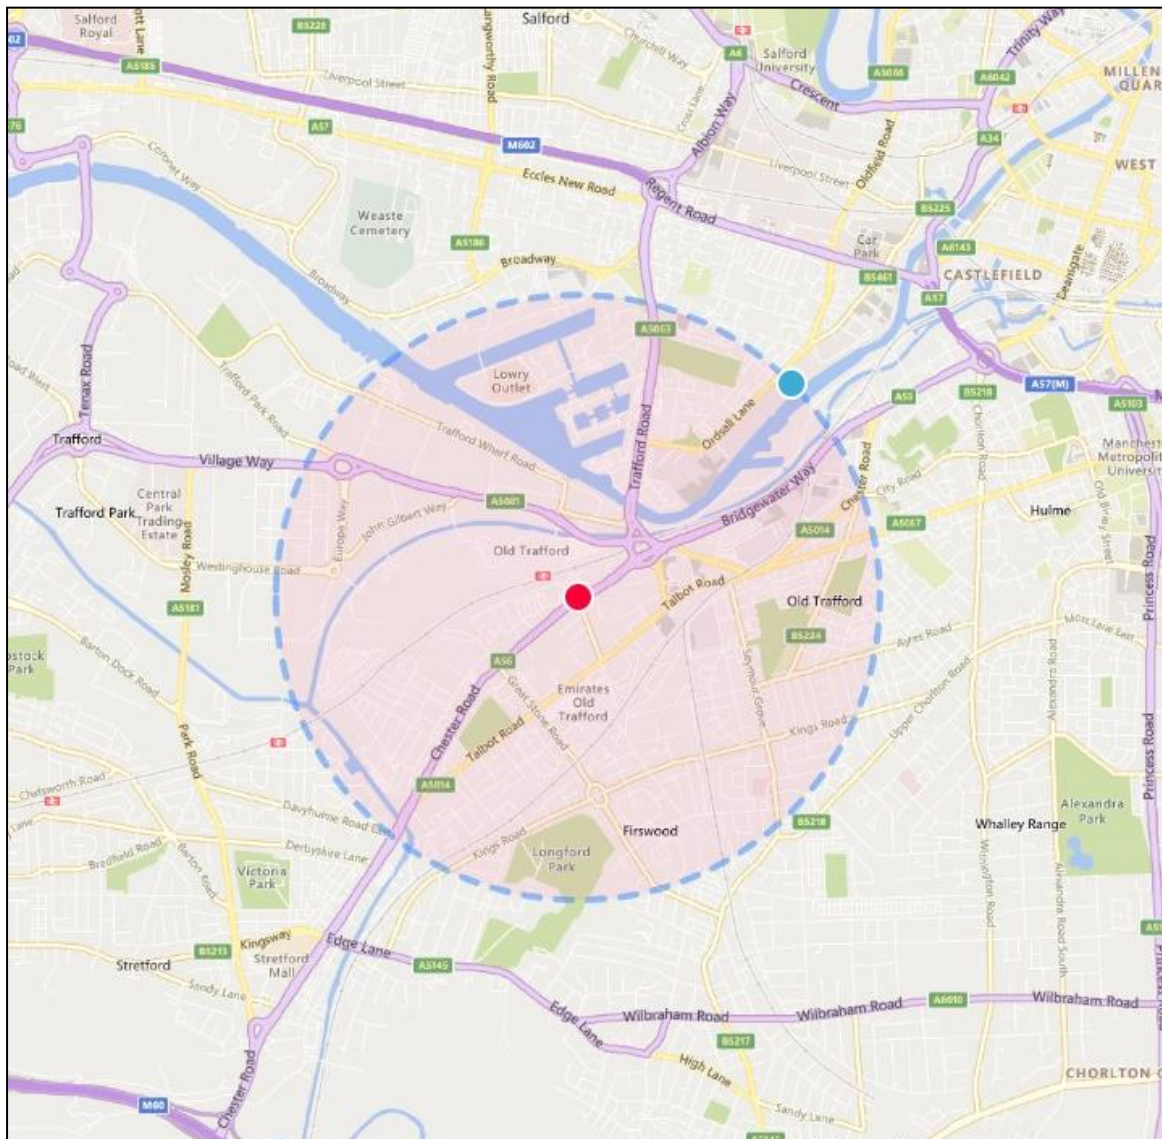

ZONE A (MANCHESTER UNITED FOOTBALL GROUND & LANCASHIRE CRICKET GROUND)

1,500-meter radius from the junction of A56 – Sir Matt Busby Way, Old Trafford.