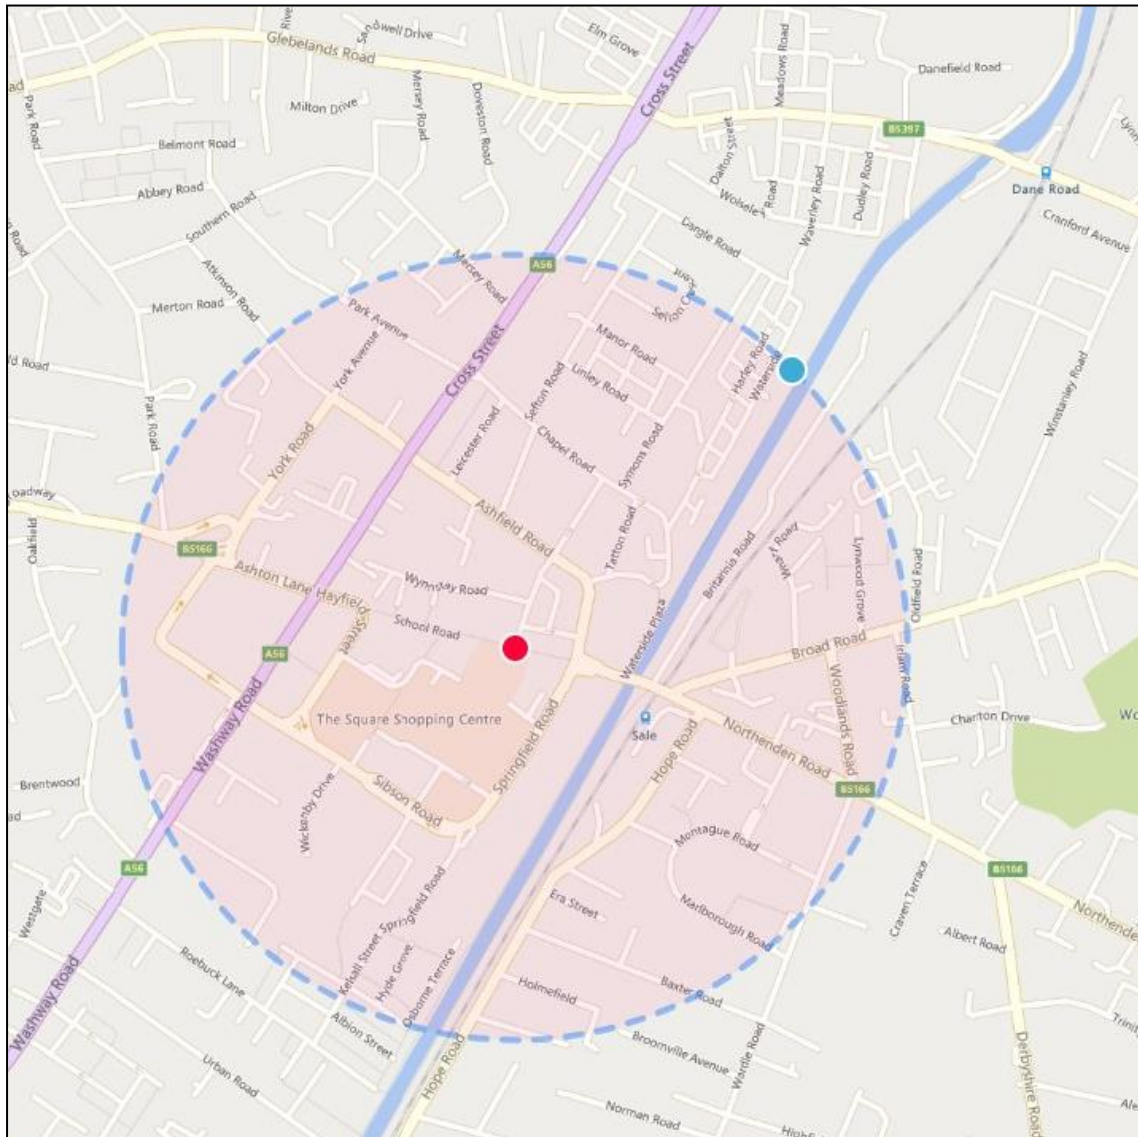

## ZONE B – SALE TOWN CENTRE

500-meter radius from the junction of School Road and Claremont Road, Sale.

## ZONE C – ALTRINCHAM TOWN CENTRE

550-meter radius from the junction of George Street and Shaws Road, Altrincham.