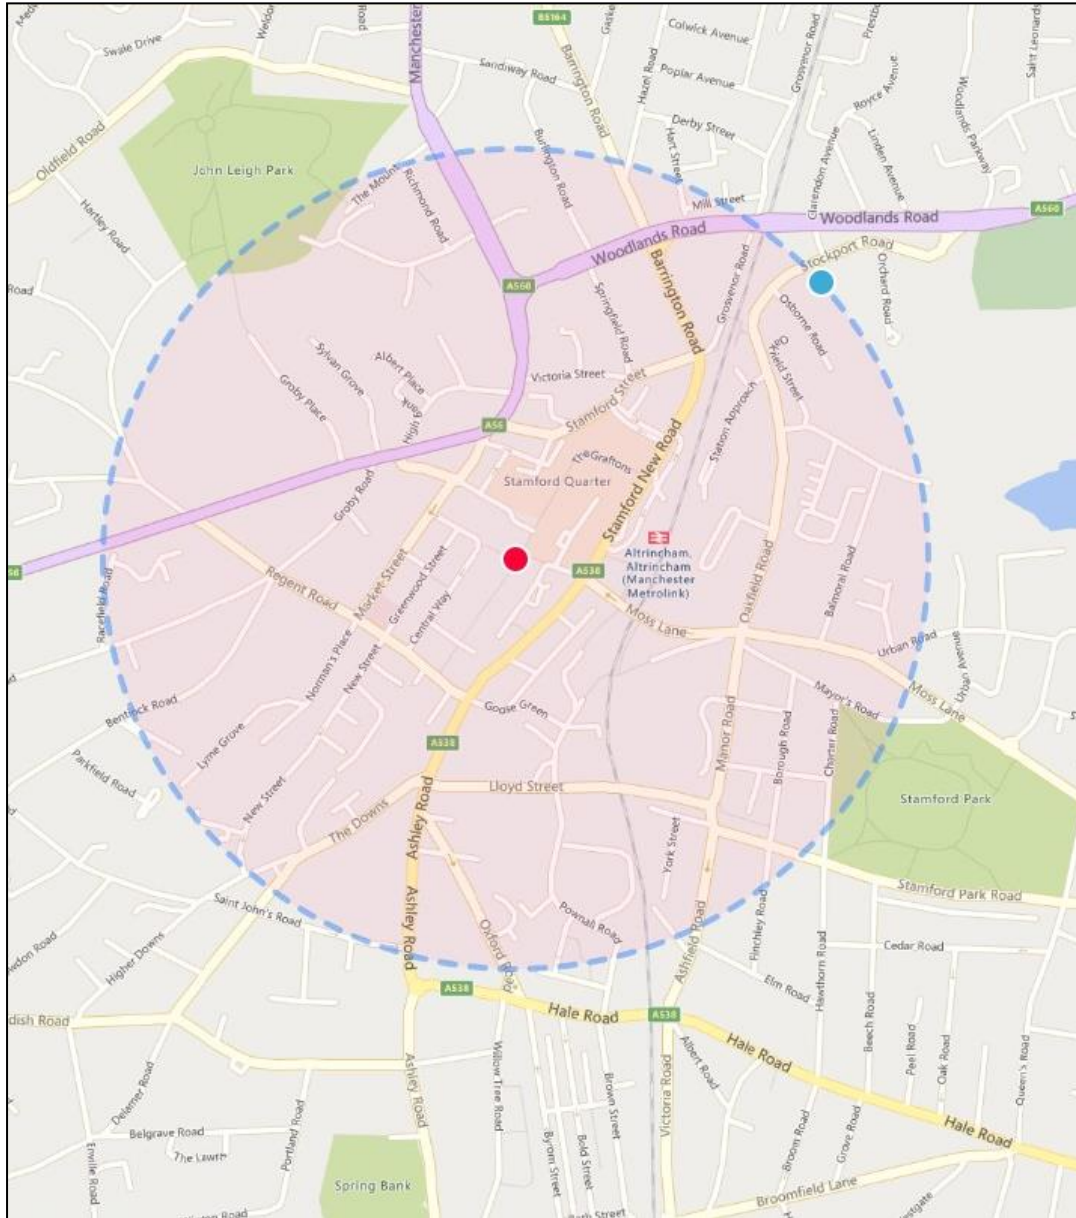

## ZONE B – SALE TOWN CENTRE

500-meter radius from the junction of School Road and Claremont Road, Sale.

## ZONE C – ALTRINCHAM TOWN CENTRE

550-meter radius from the junction of George Street and Shaws Road, Altrincham.