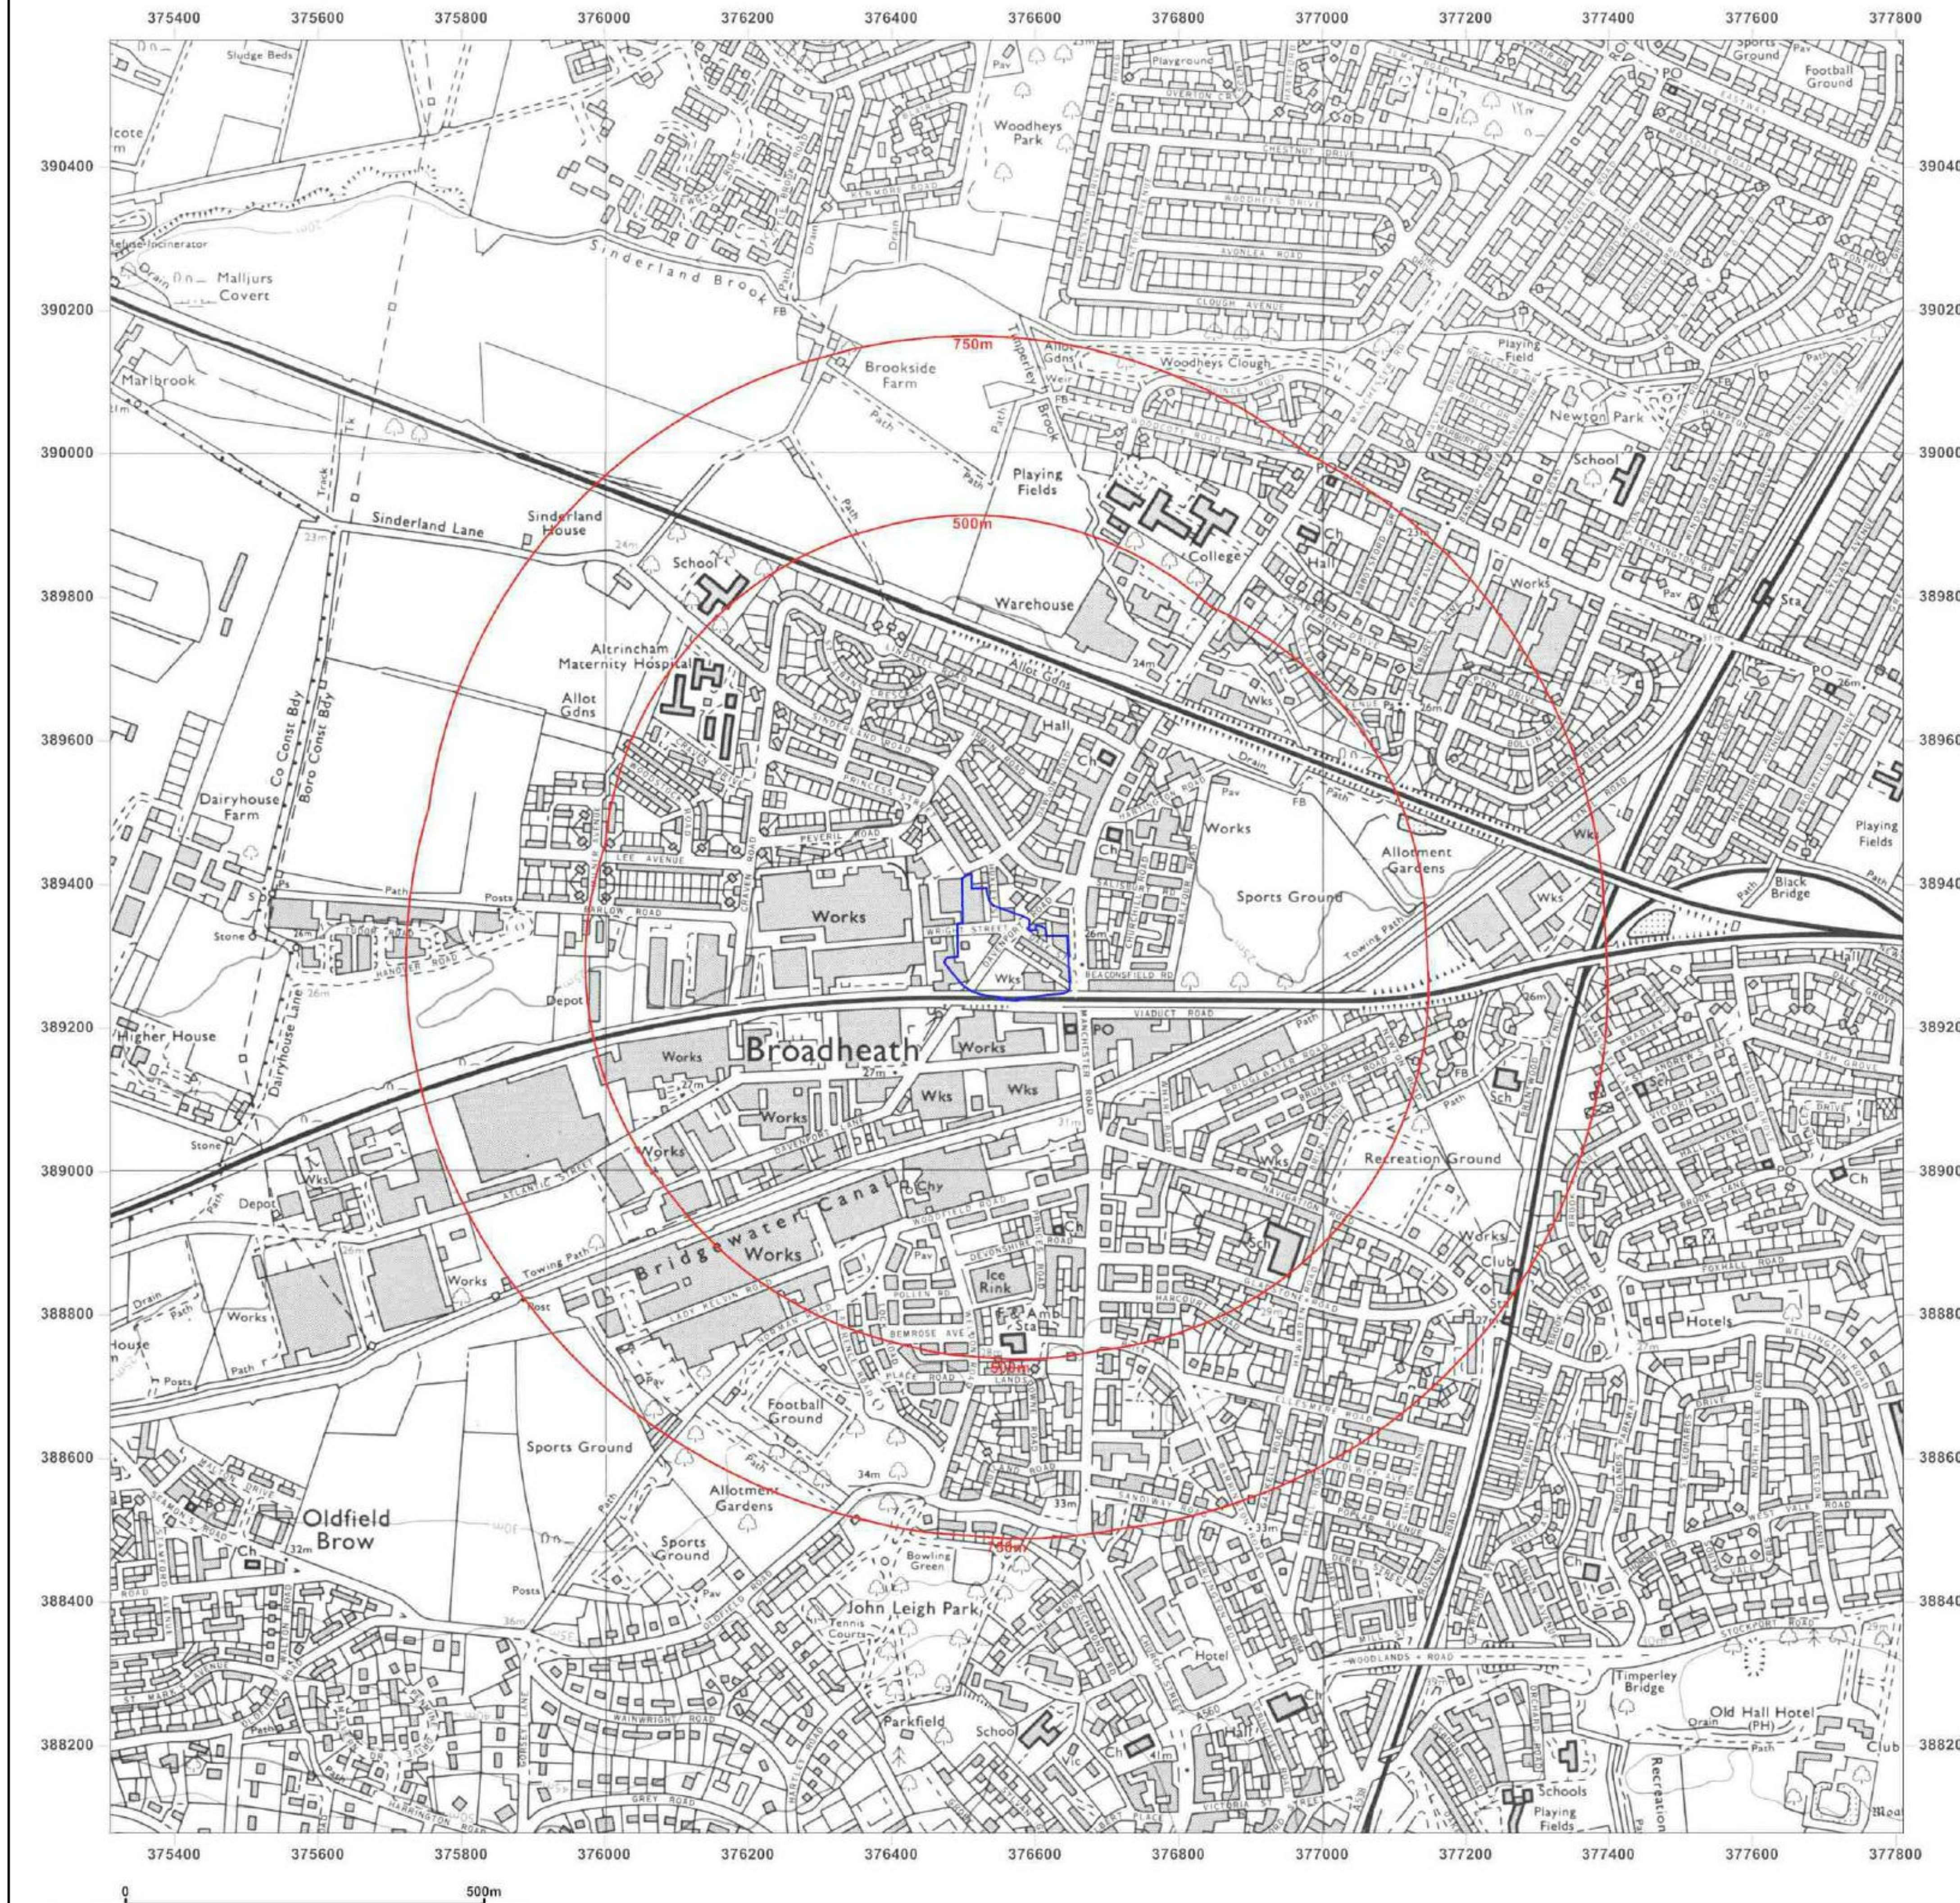

Site Details:

Altrincham Retail Park

Client Ref: EMS_537188_722476
Report Ref: EMS-537188_722476
Grid Ref: 376560, 389326

Map Name: National Grid

Map date: 1977-1980

Scale: 1:10,000

Printed at: 1:10,000

Surveyed 1977
Revised 1980
Edition N/A
Copyright 1980
Levelled 1976

Surveyed 1976
Revised 1979
Edition N/A
Copyright 1980
Levelled 1976

Produced by
Groundsure Insights
www.groundsure.com

Supplied by:
www.emapsite.com
sales@emapsite.com

© Crown copyright and database rights 2019 Ordnance Survey 100035207

Production date: 05 April 2019

Map legend available at:
www.groundsure.com/sites/default/files/groundsure_legend.pdf