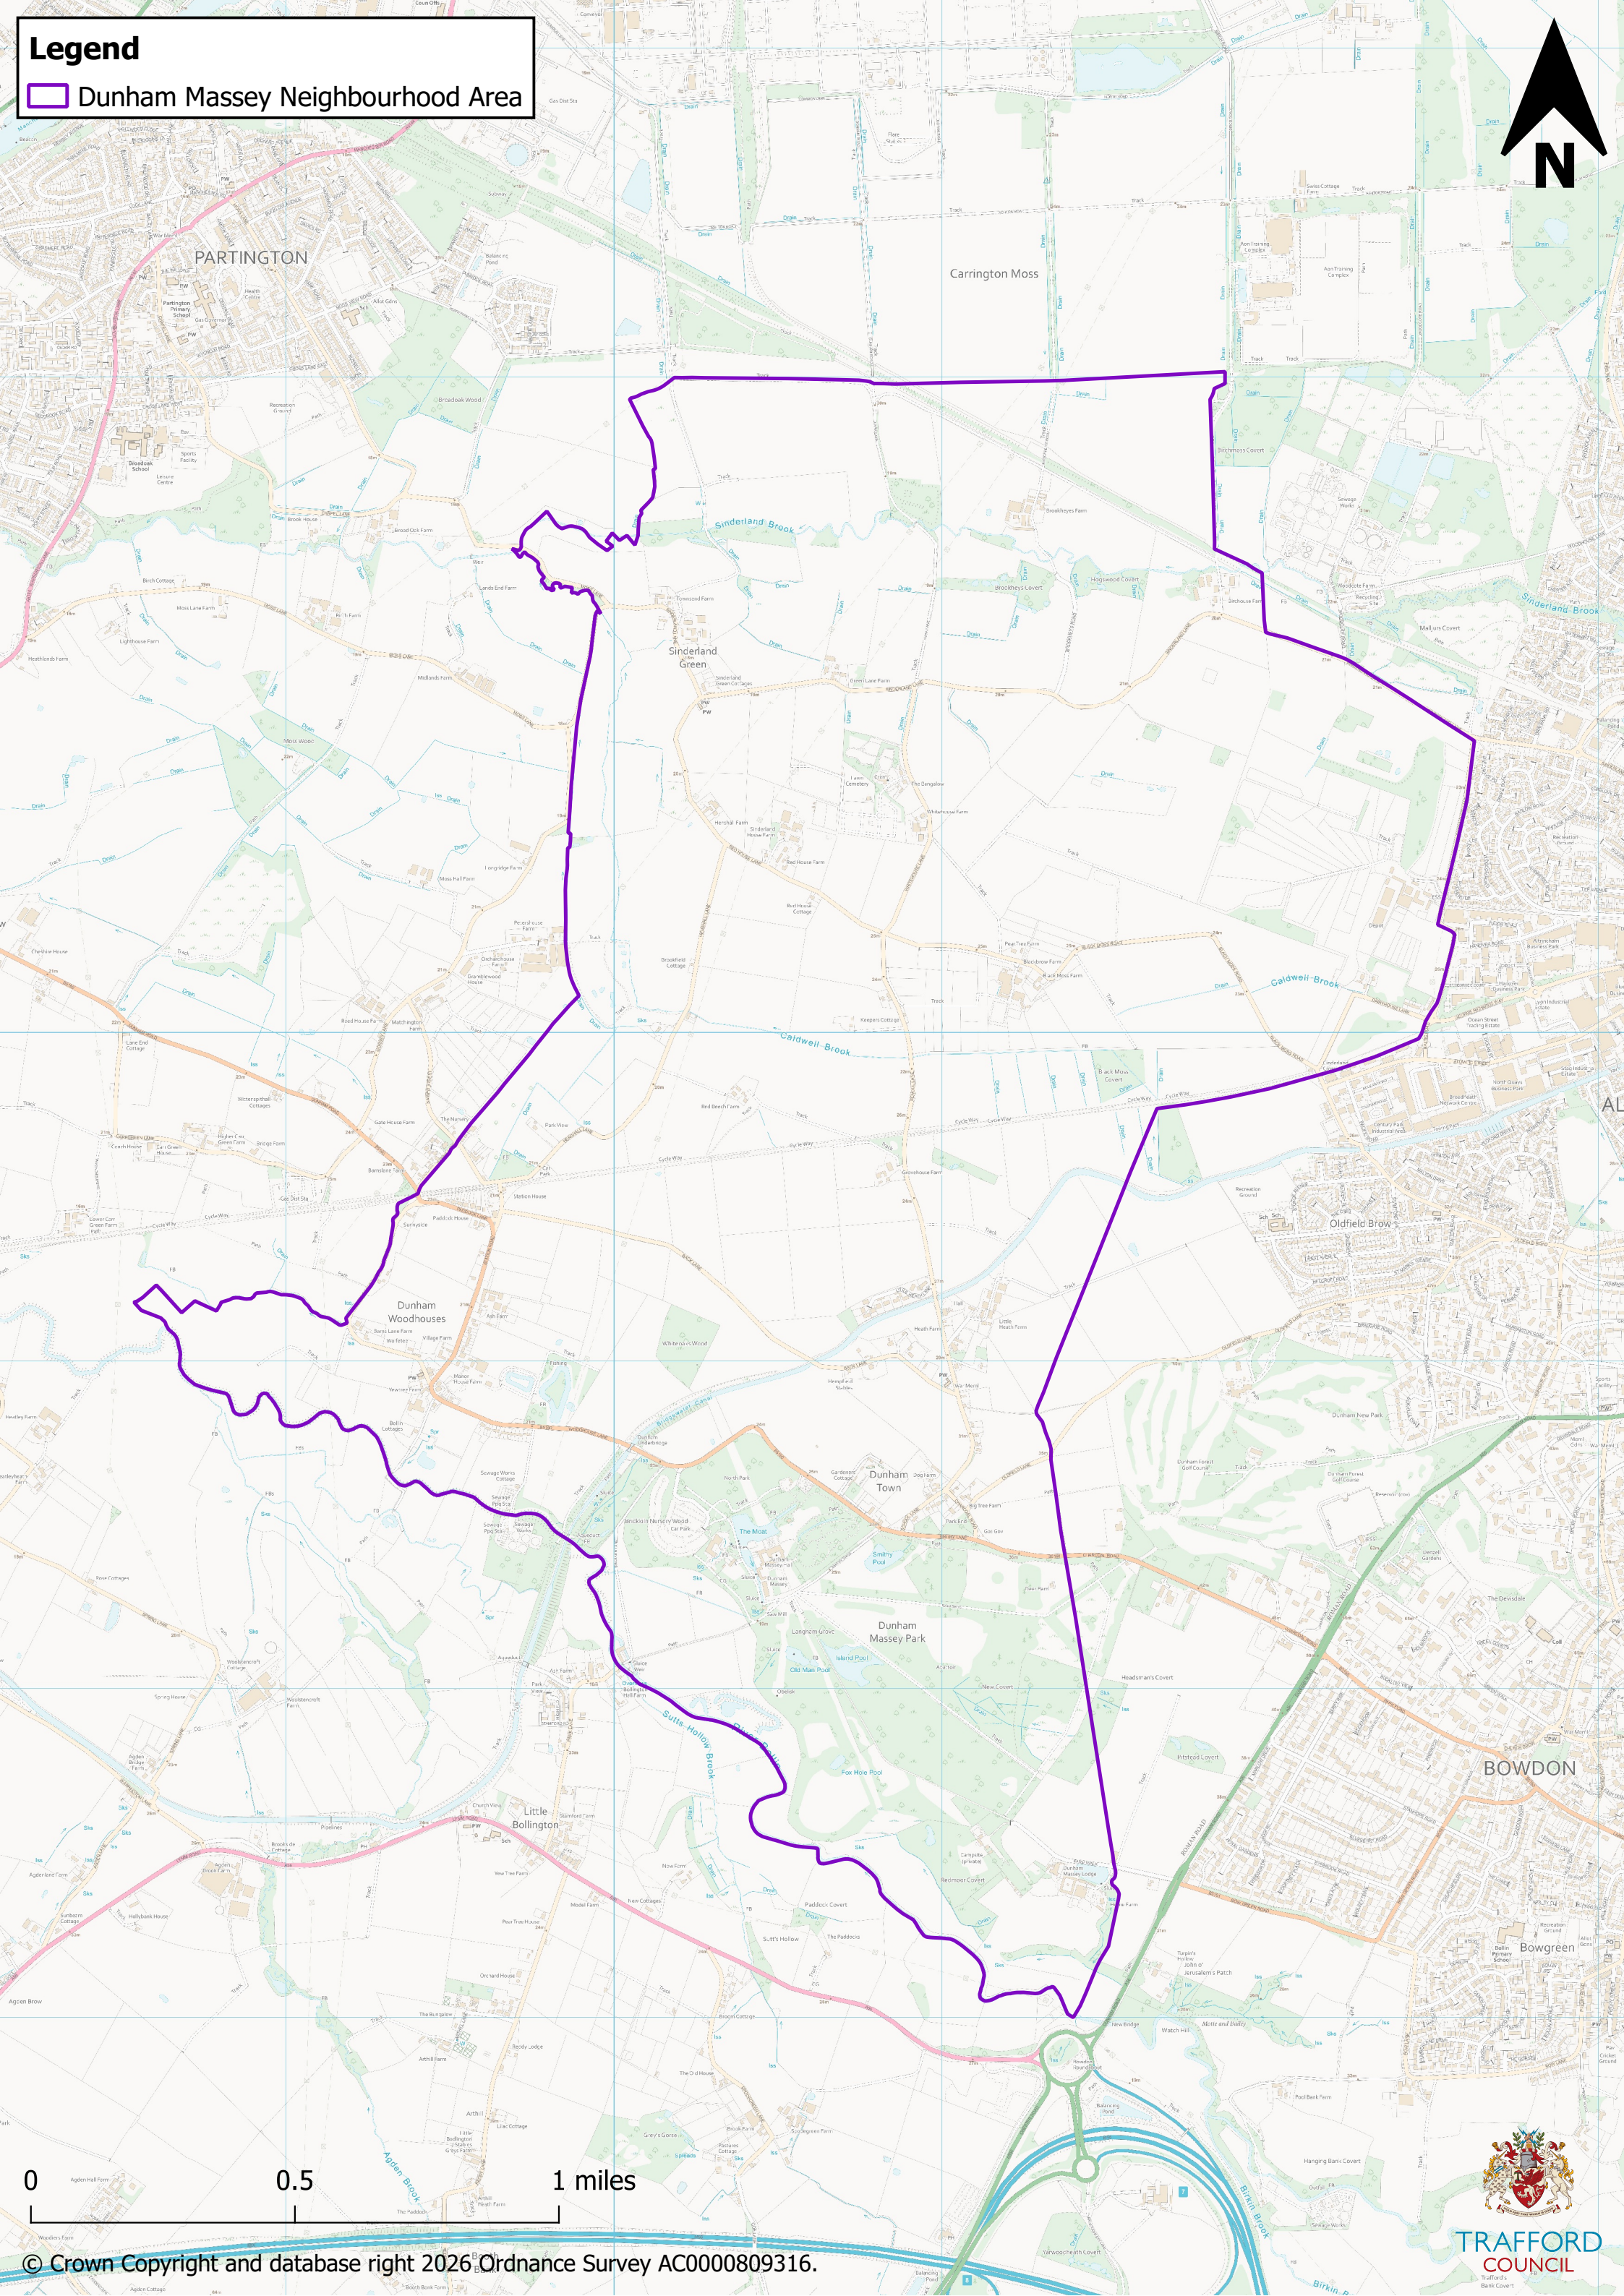

Legend

 Dunham Massey Neighbourhood Area

0 0.5 1 miles