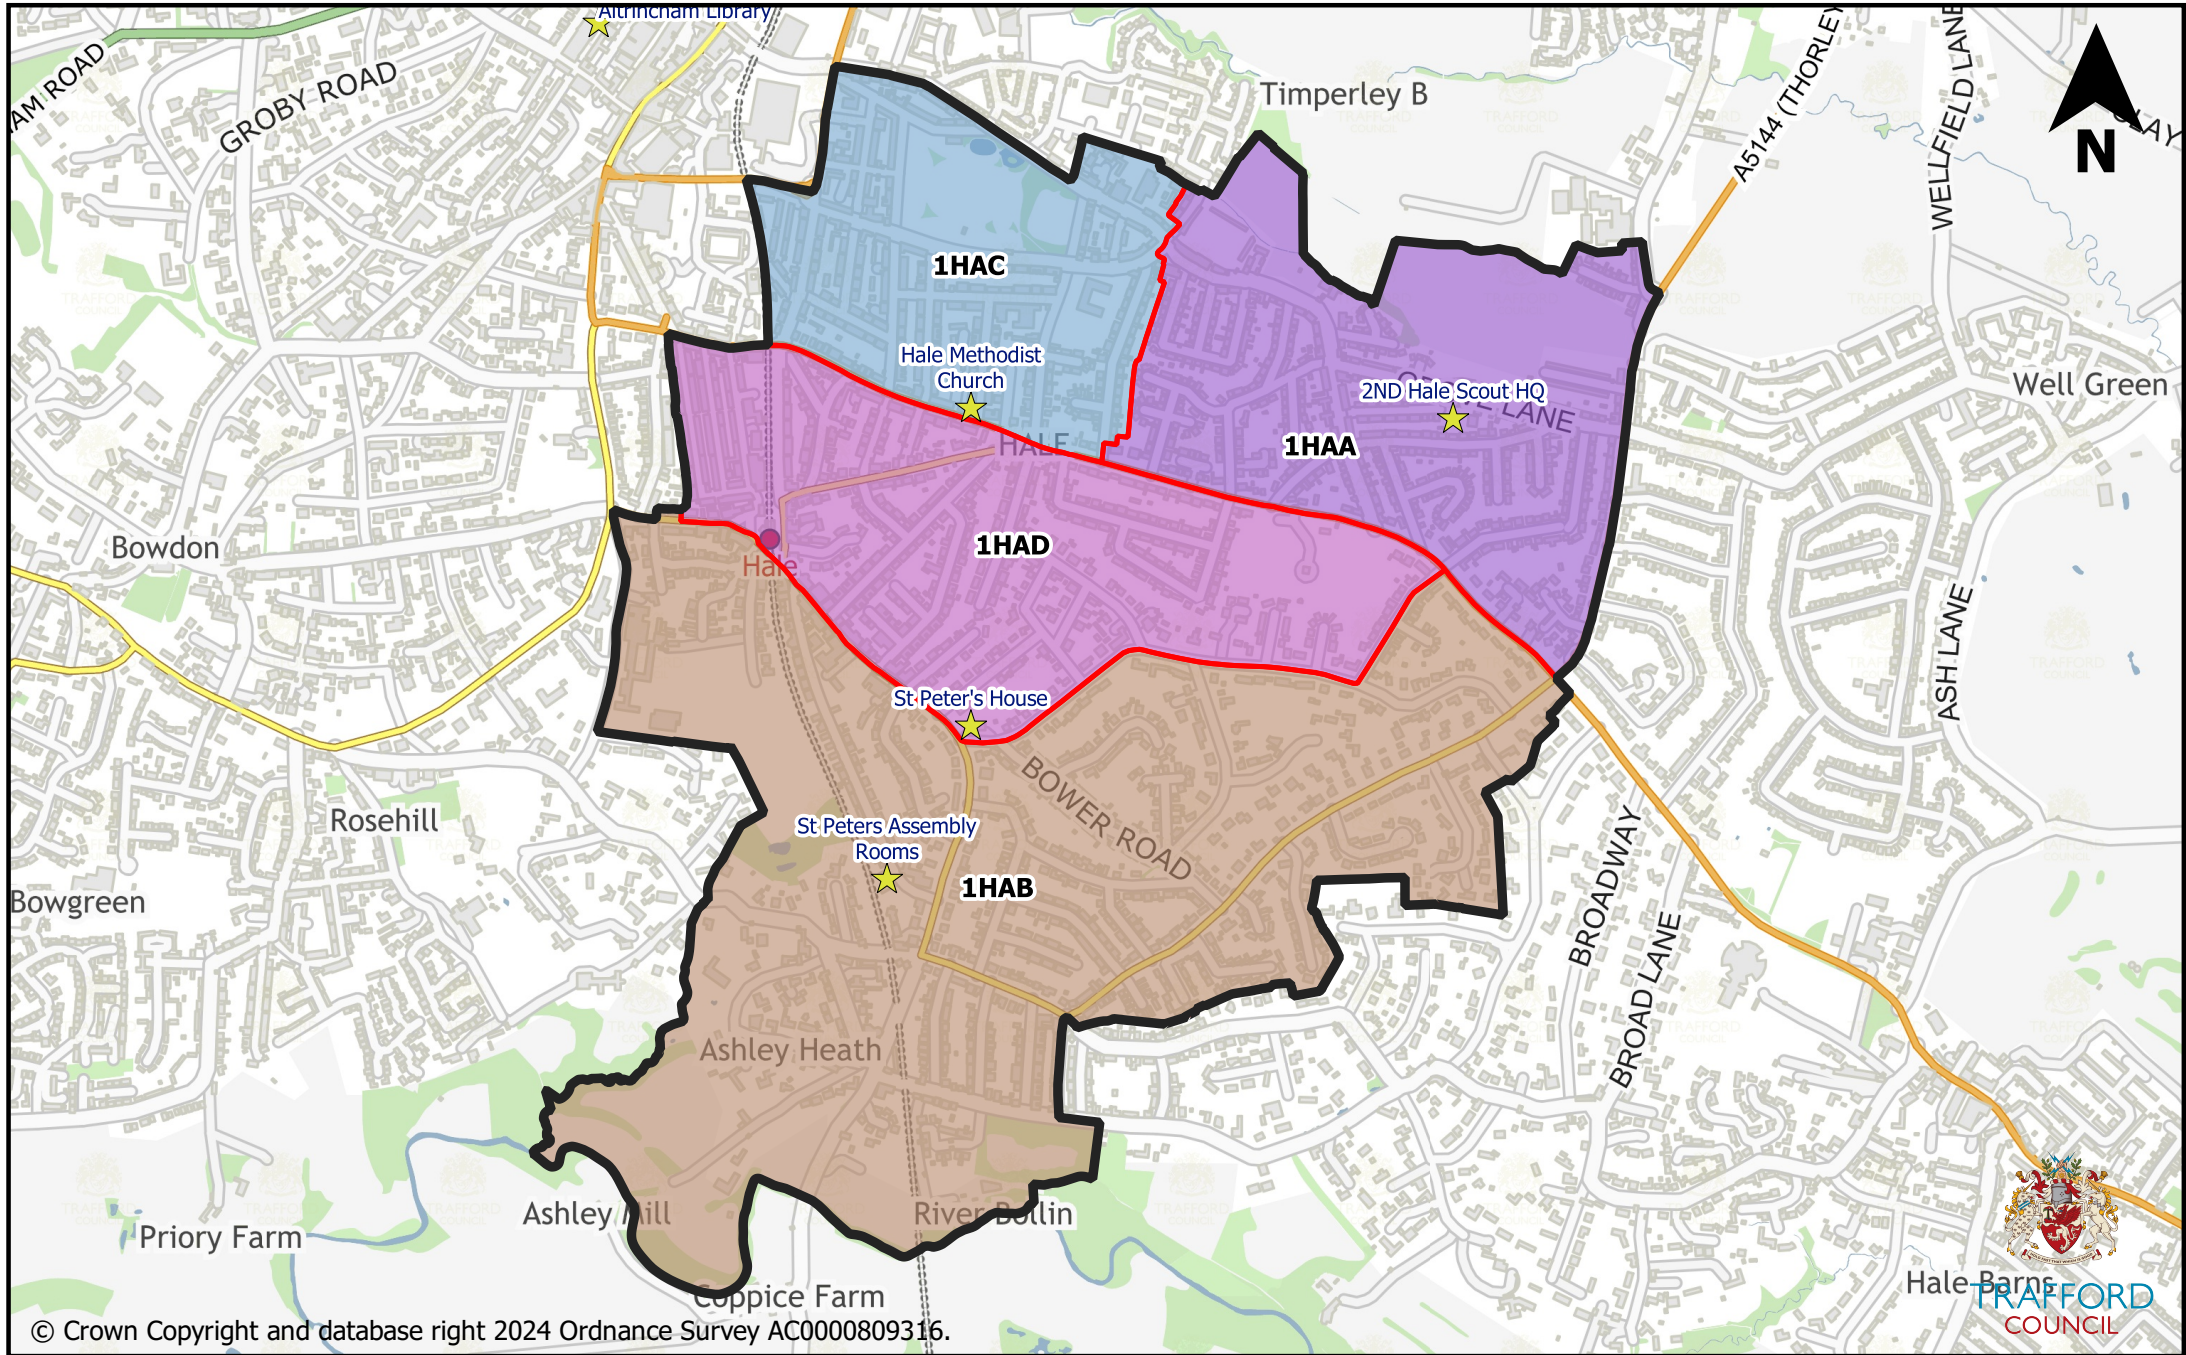

# Hale

© Crown Copyright and database right 2024 Ordnance Survey AC0000809316.

0 500 1,000 1,500 m