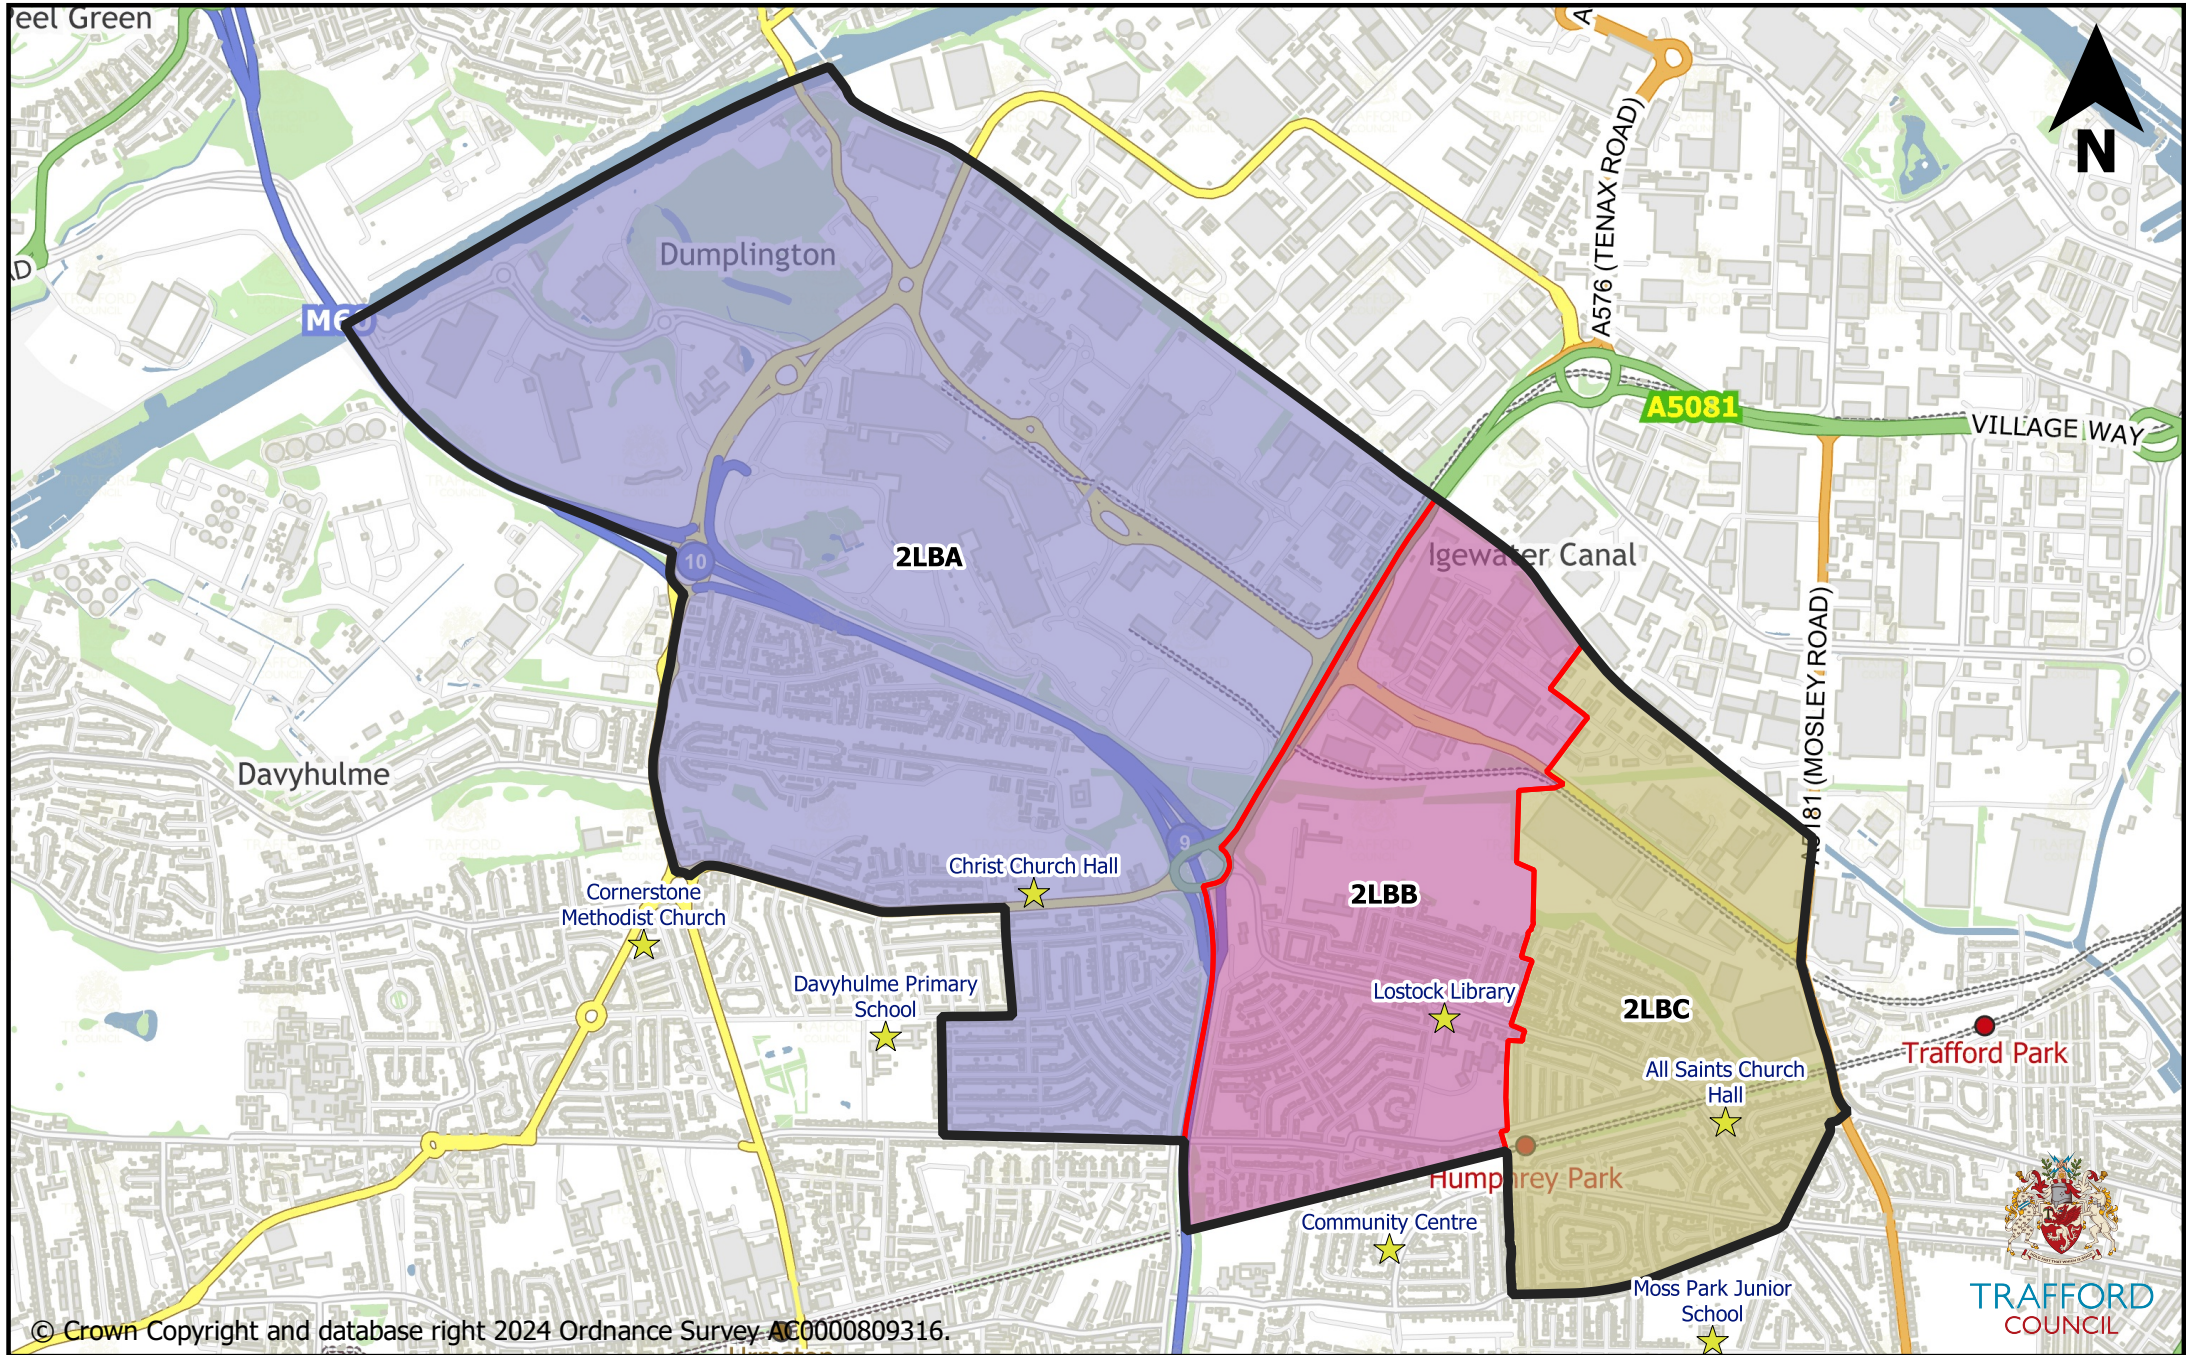

Lostock & Barton

© Crown Copyright and database right 2024 Ordnance Survey AC0000809316.

0 500 1,000 1,500 m