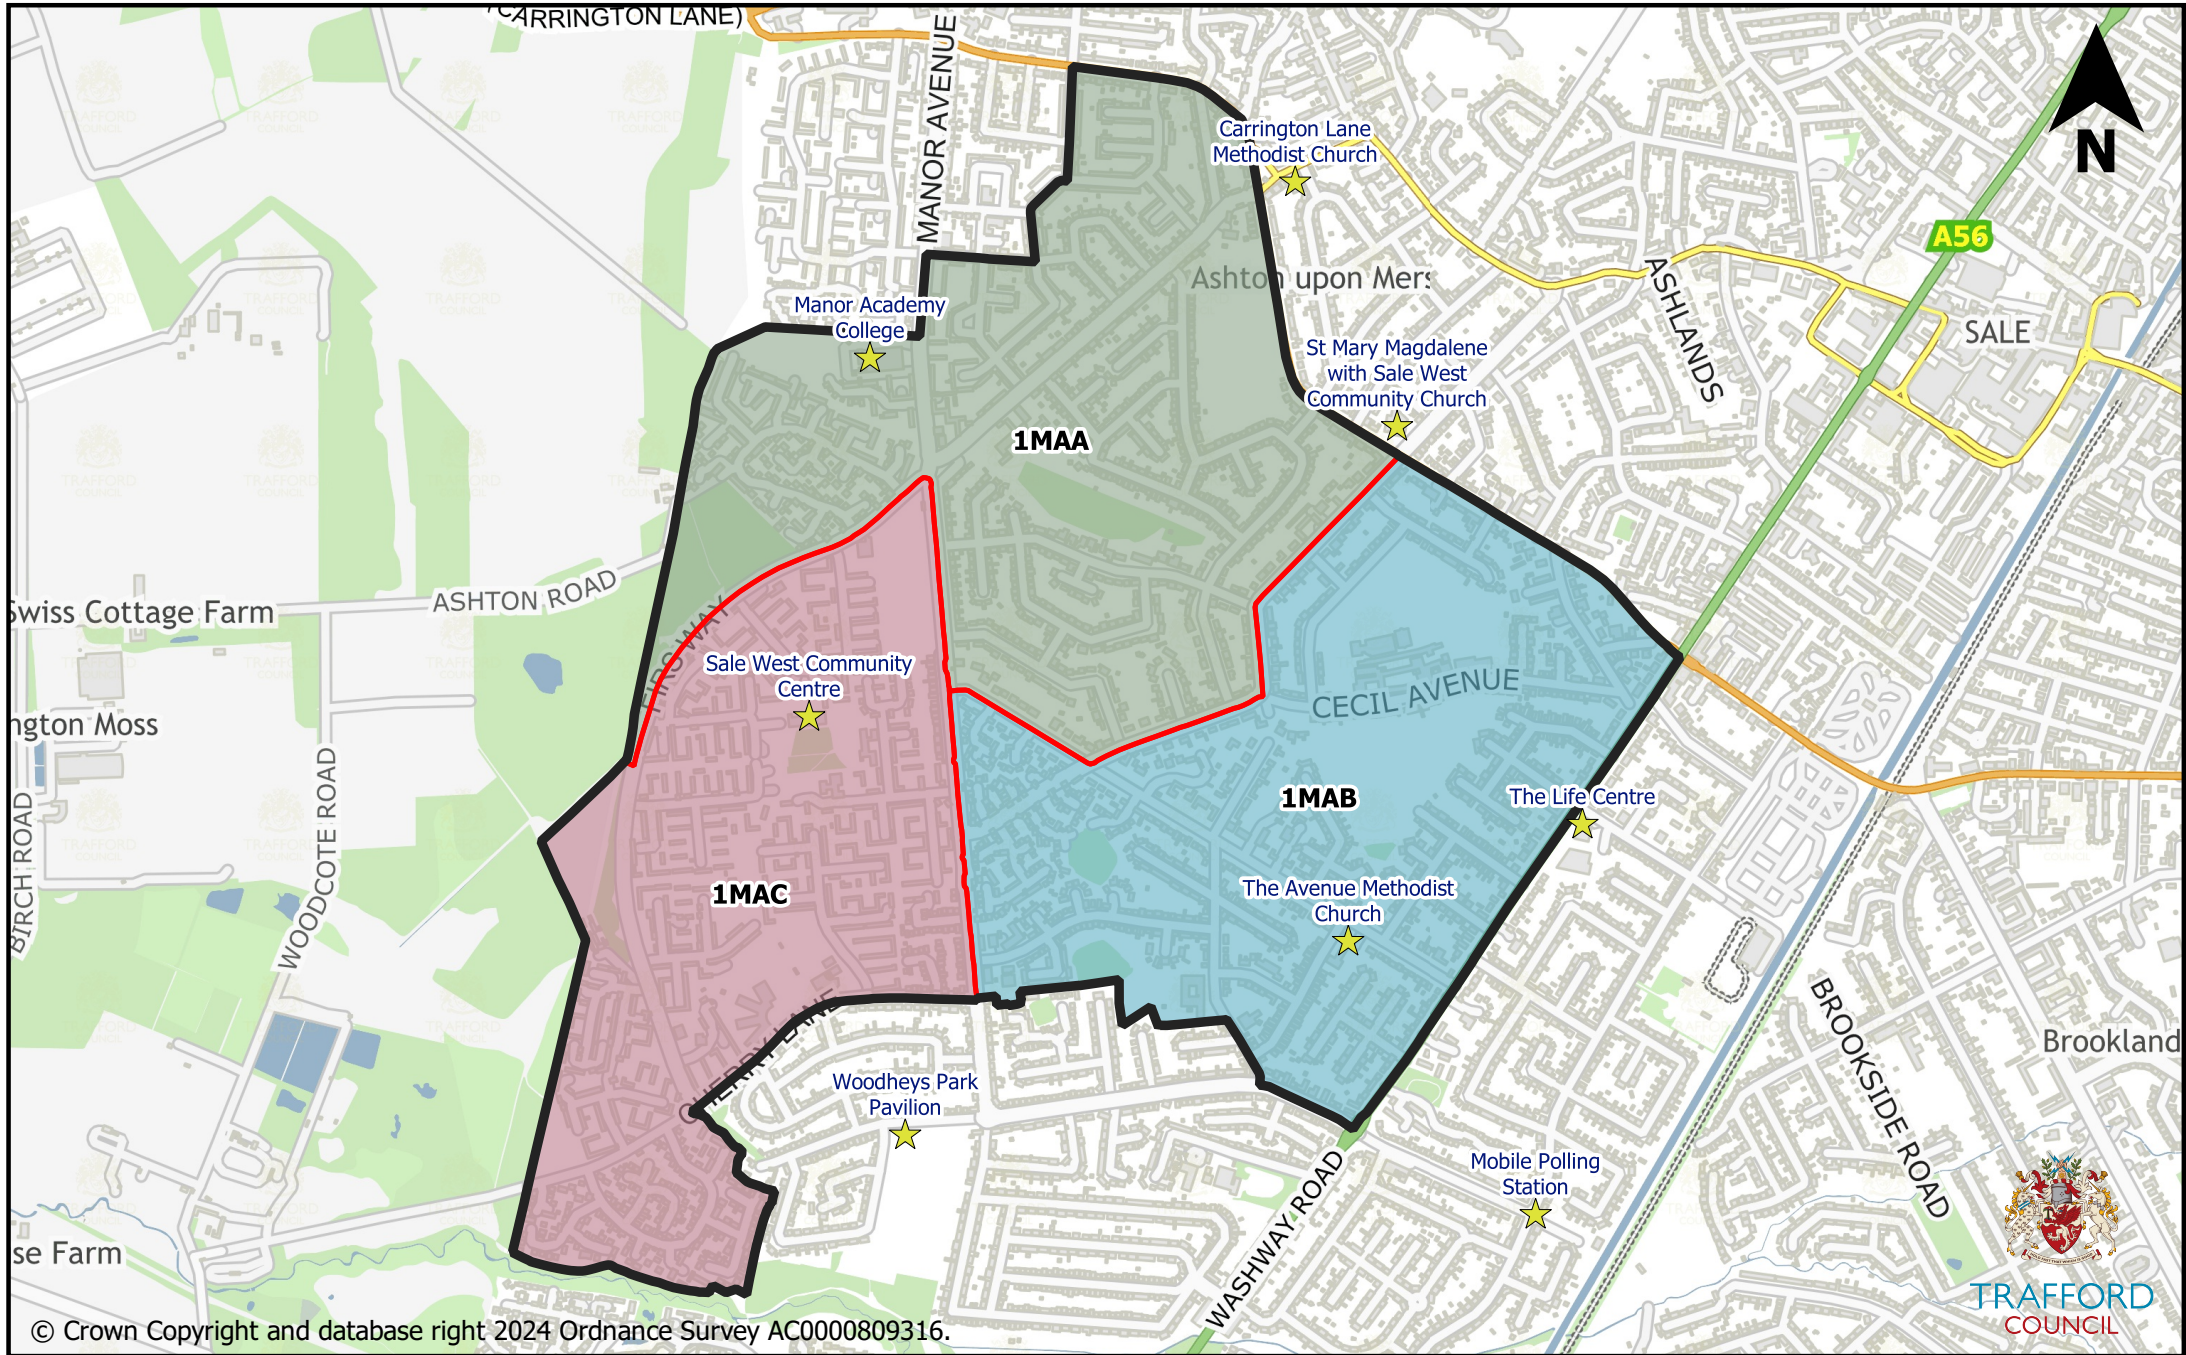

Manor

© Crown Copyright and database right 2024 Ordnance Survey AC0000809316.

0 500 1,000 1,500 m