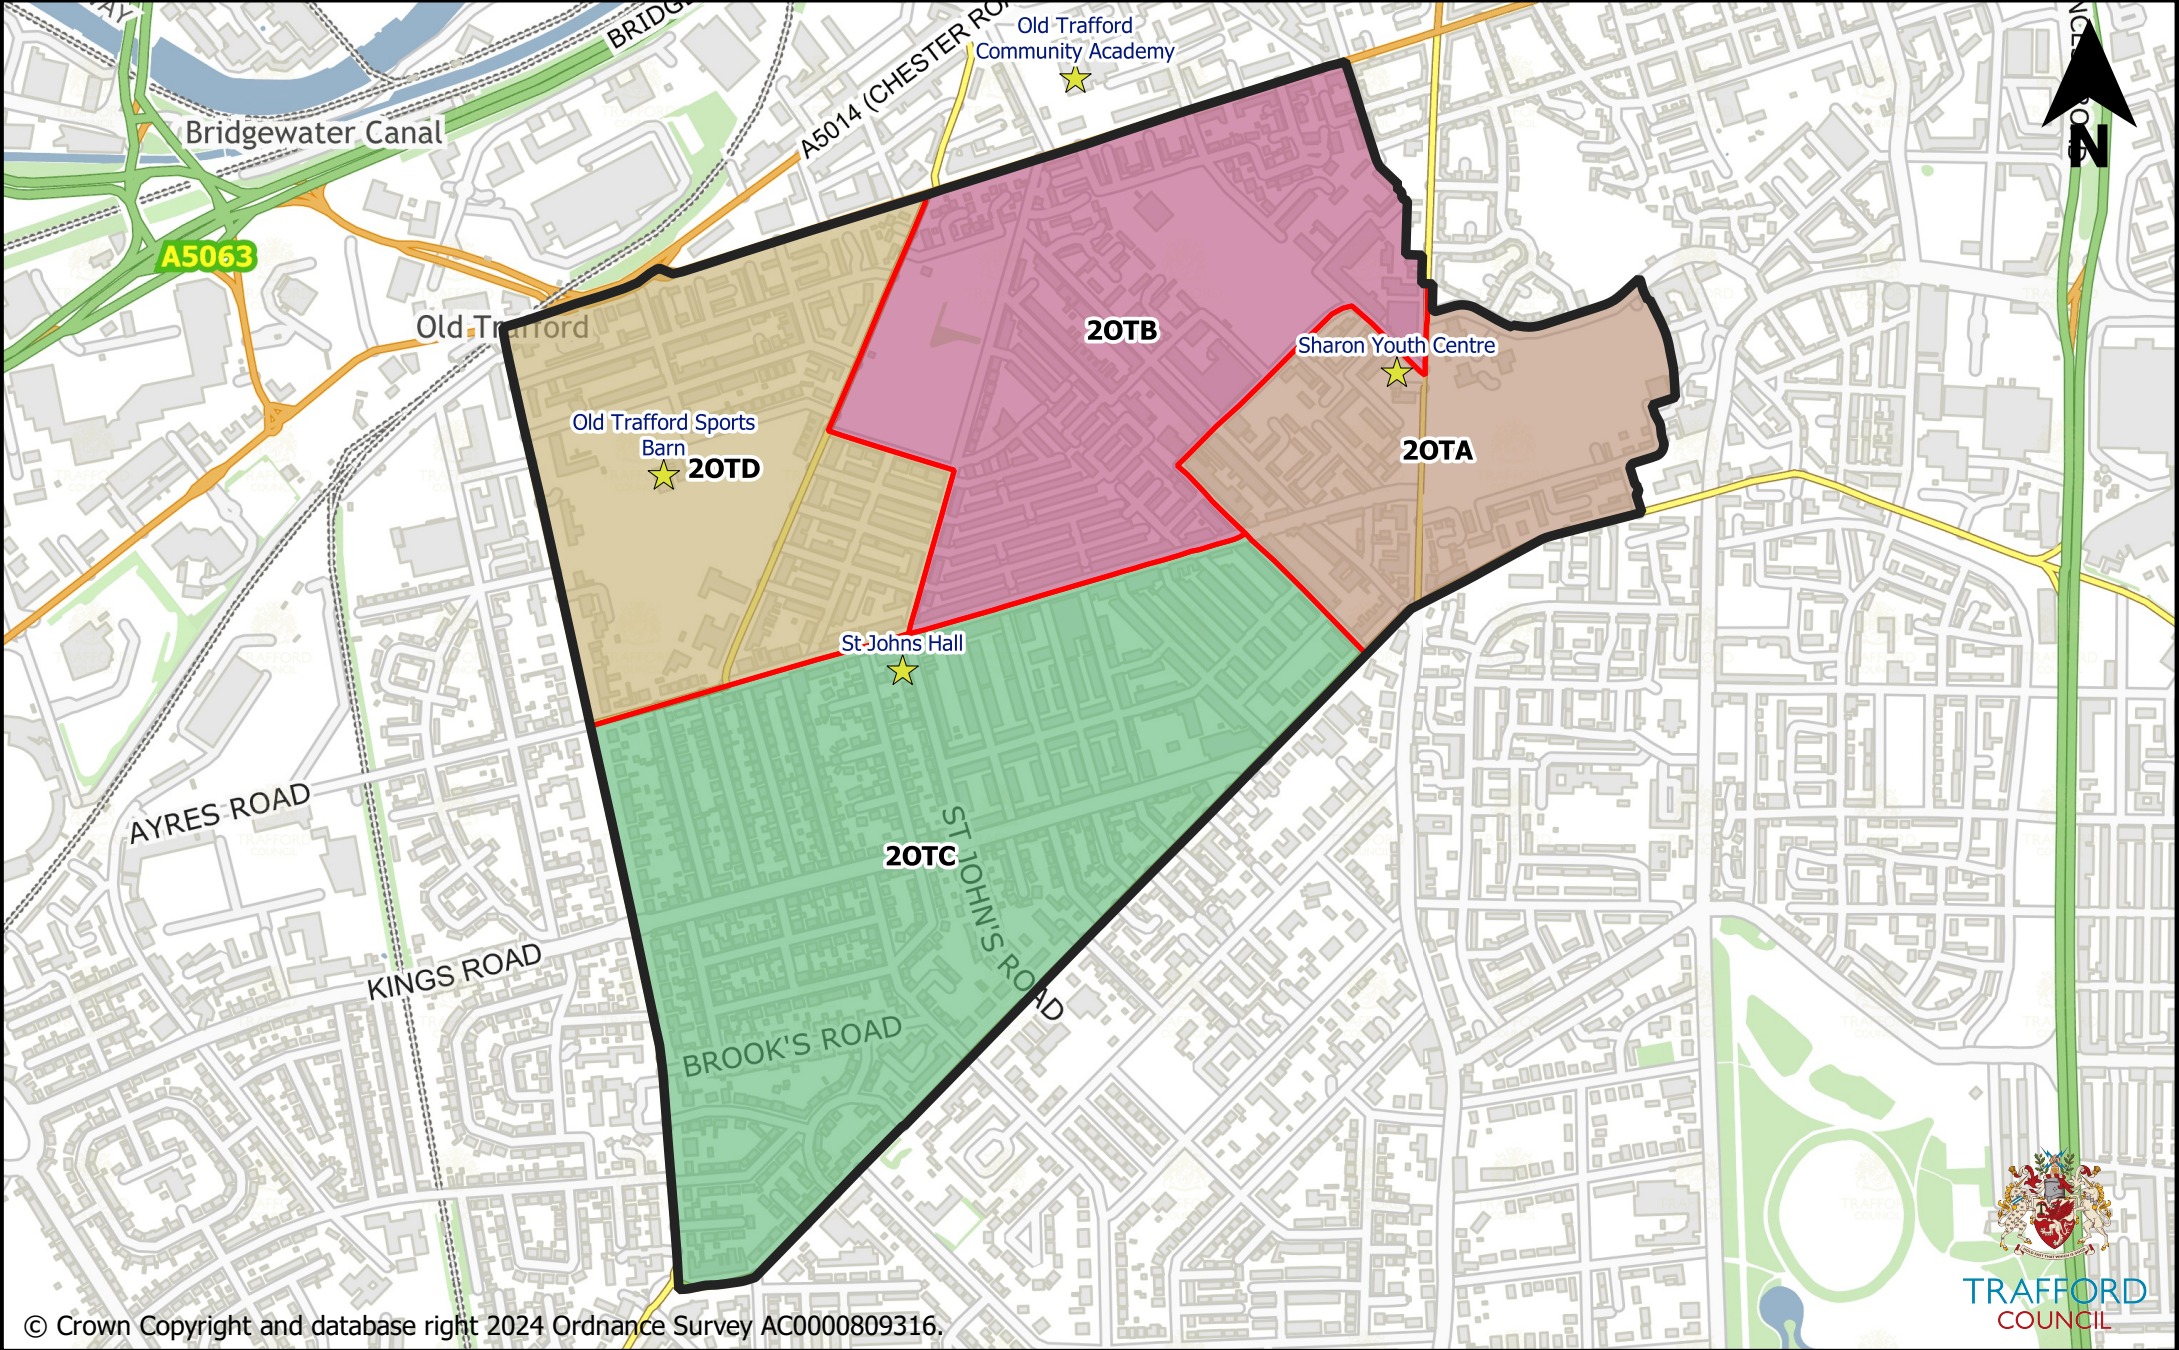

Old Trafford

© Crown Copyright and database right 2024 Ordnance Survey AC0000809316.

0 500 1,000 1,500 m